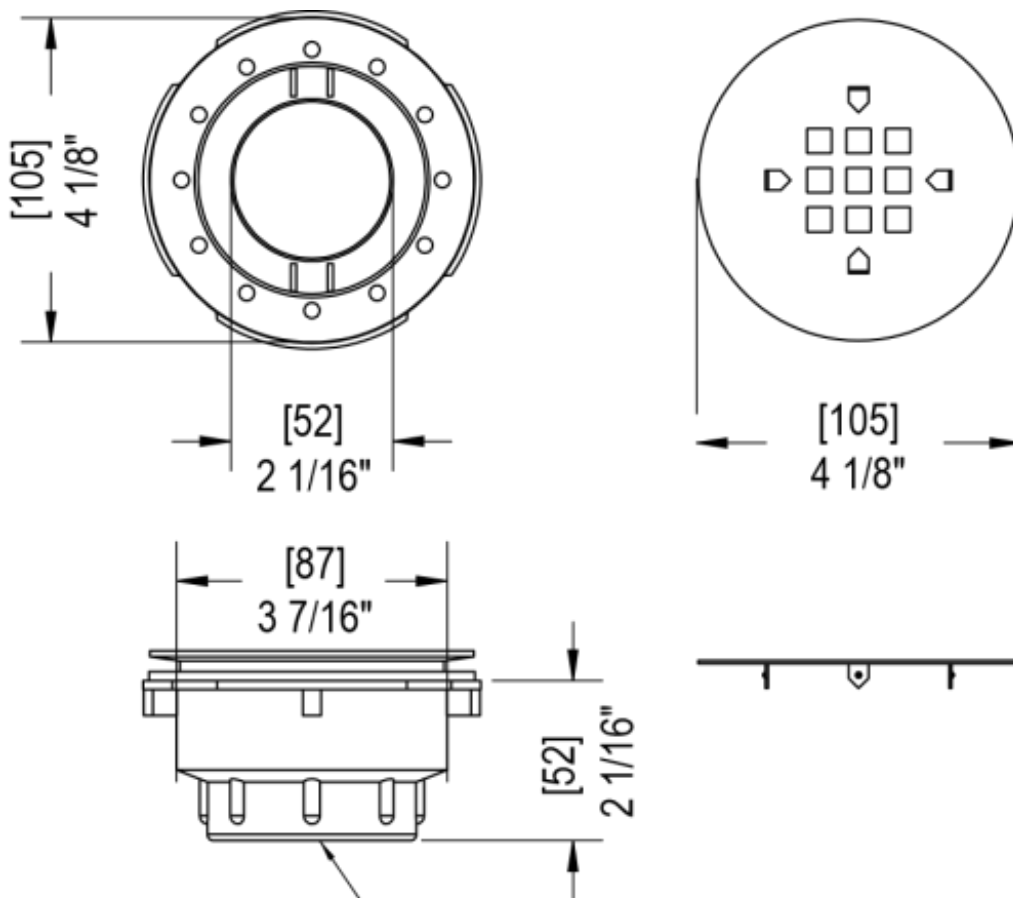

SHOWER DRAIN FOR ACRYLIC BASE STANDARD (COMPLETE)

2" HUB or 3" SPIGOT  
(FITS INSIDE 3" SCHED. 40 ABS PIPE)