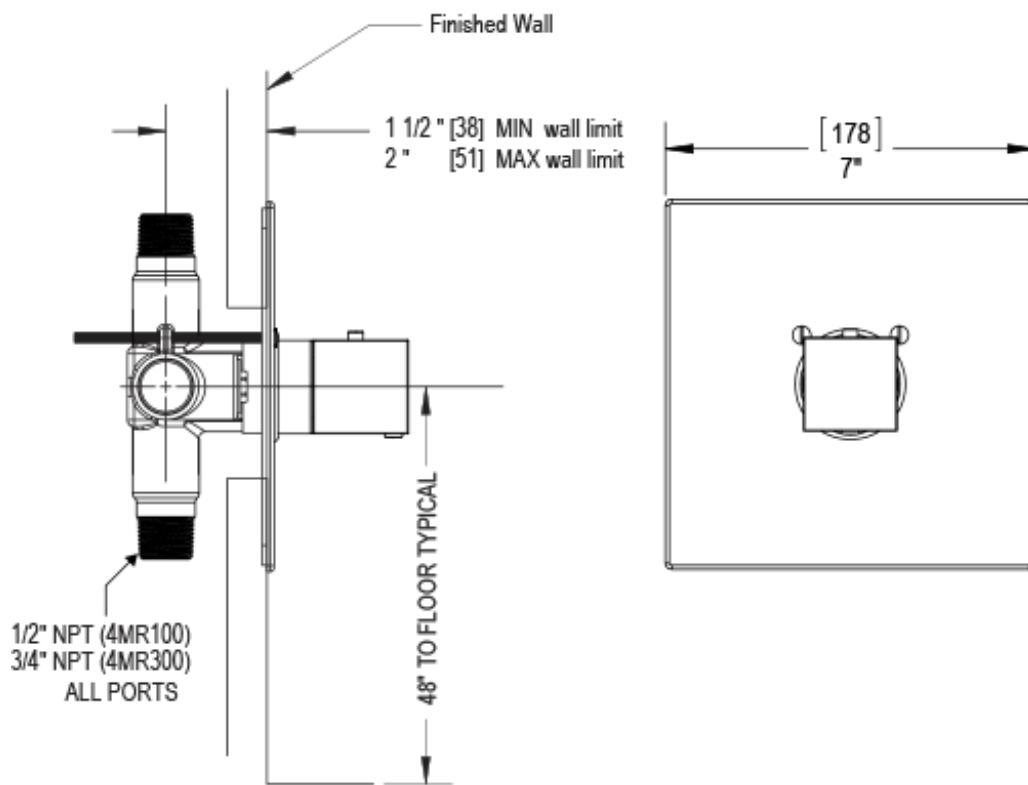

23RSLCHBJ Specifications

ADJUSTABLE SLIDE BAR WITH HAND HELD SHOWER ASSEMBLY

WALL MOUNT TUB SPOUT

THREE WAY DIVERTER WITH SHUT-OFFS IN BETWEEN FUNCTIONS

4" SHOWER HEAD WITH WALL MOUNT 16" SHOWER ARM & FLANGE

TEMPERATURE CONTROL VALVE WITH STOPS

INTEGRAL SUPPLY WITH 1/2" NPT X 1/2" NPSM X 3" NIPPLE