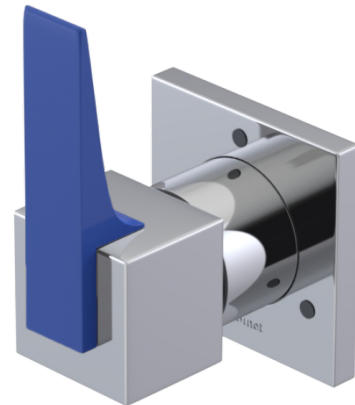

23RSLCHBJ Specifications

ADJUSTABLE SLIDE BAR WITH HAND HELD SHOWER ASSEMBLY

WALL MOUNT TUB SPOUT

THREE WAY DIVERTER WITH SHUT-OFFS IN BETWEEN FUNCTIONS

4" SHOWER HEAD WITH WALL MOUNT 16" SHOWER ARM & FLANGE

TEMPERATURE CONTROL VALVE WITH STOPS

INTEGRAL SUPPLY WITH 1/2" NPT X 1/2" NPSM X 3" NIPPLE