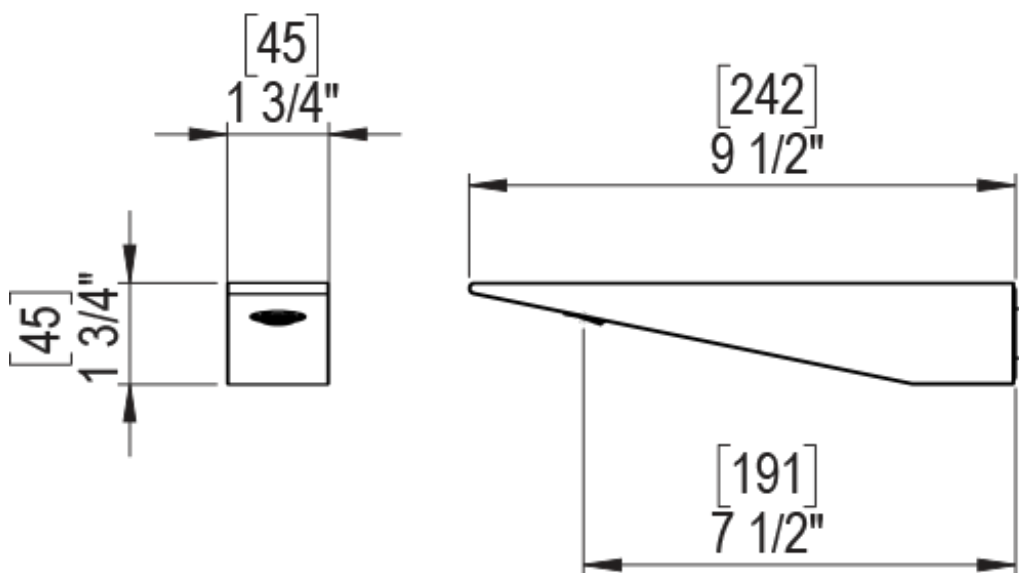

23RSLCHBJ Specifications

ADJUSTABLE SLIDE BAR WITH HAND HELD SHOWER ASSEMBLY

WALL MOUNT TUB SPOUT

THREE WAY DIVERTER WITH SHUT-OFFS IN BETWEEN FUNCTIONS

4" SHOWER HEAD WITH WALL MOUNT 16" SHOWER ARM & FLANGE

TEMPERATURE CONTROL VALVE WITH STOPS

INTEGRAL SUPPLY WITH 1/2" NPT X 1/2" NPSM X 3" NIPPLE