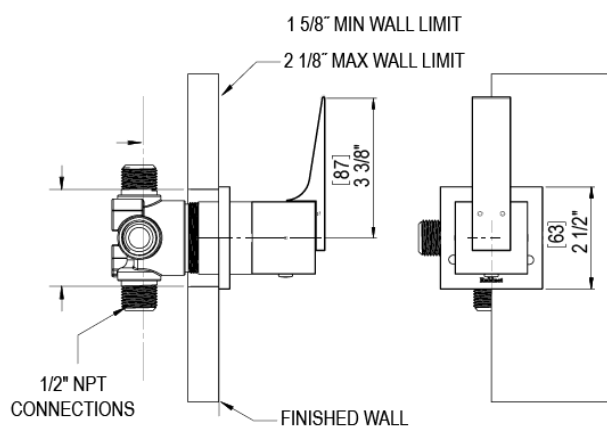

23RSLCHBJ Specifications

ADJUSTABLE SLIDE BAR WITH HAND HELD SHOWER ASSEMBLY

WALL MOUNT TUB SPOUT

THREE WAY DIVERTER WITH SHUT-OFFS IN BETWEEN FUNCTIONS

4" SHOWER HEAD WITH WALL MOUNT 16" SHOWER ARM & FLANGE

TEMPERATURE CONTROL VALVE WITH STOPS

INTEGRAL SUPPLY WITH 1/2" NPT X 1/2" NPSM X 3" NIPPLE