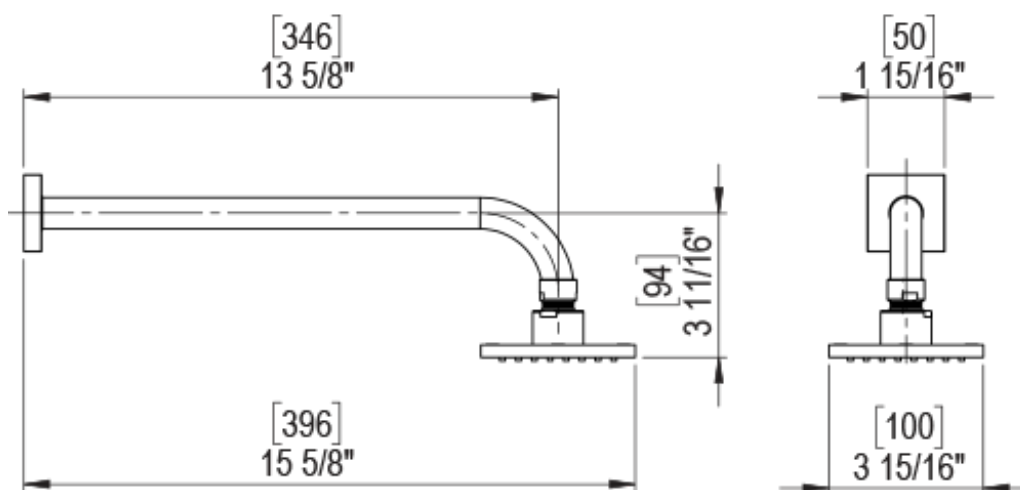

23RSLCHBJ Specifications

ADJUSTABLE SLIDE BAR WITH HAND HELD SHOWER ASSEMBLY

WALL MOUNT TUB SPOUT

THREE WAY DIVERTER WITH SHUT-OFFS IN BETWEEN FUNCTIONS

4" SHOWER HEAD WITH WALL MOUNT 16" SHOWER ARM & FLANGE

TEMPERATURE CONTROL VALVE WITH STOPS

INTEGRAL SUPPLY WITH 1/2" NPT X 1/2" NPSM X 3" NIPPLE