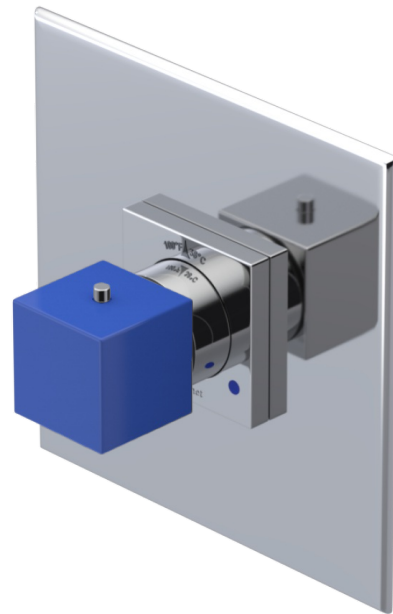

23RSLCHBJ Specifications

ADJUSTABLE SLIDE BAR WITH HAND HELD SHOWER ASSEMBLY

WALL MOUNT TUB SPOUT

THREE WAY DIVERTER WITH SHUT-OFFS IN BETWEEN FUNCTIONS

4" SHOWER HEAD WITH WALL MOUNT 16" SHOWER ARM & FLANGE

TEMPERATURE CONTROL VALVE WITH STOPS

INTEGRAL SUPPLY WITH 1/2" NPT X 1/2" NPSM X 3" NIPPLE