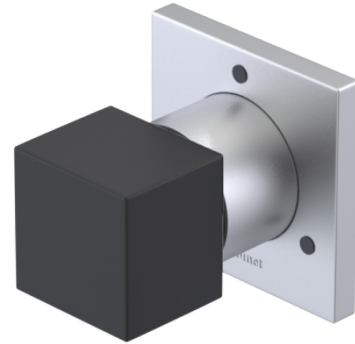

ADJUSTABLE SLIDE BAR WITH HAND HELD SHOWER ASSEMBLY

WALL MOUNT TUB SPOUT

THREE WAY DIVERTER WITH SHUT-OFFS IN BETWEEN FUNCTIONS

4" SHOWER HEAD WITH WALL MOUNT 16" SHOWER ARM & FLANGE

TEMPERATURE CONTROL VALVE WITH STOPS

INTEGRAL SUPPLY WITH 1/2" NPT X 1/2" NPSM X 3" NIPPLE