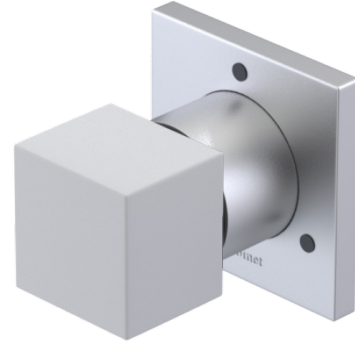

ADJUSTABLE SLIDE BAR WITH HAND HELD SHOWER ASSEMBLY

WALL MOUNT TUB SPOUT

THREE WAY DIVERTER WITH SHUT-OFFS IN BETWEEN FUNCTIONS

4" SHOWER HEAD WITH WALL MOUNT 16" SHOWER ARM & FLANGE

TEMPERATURE CONTROL VALVE WITH STOPS

INTEGRAL SUPPLY WITH 1/2" NPT X 1/2" NPSM X 3" NIPPLE