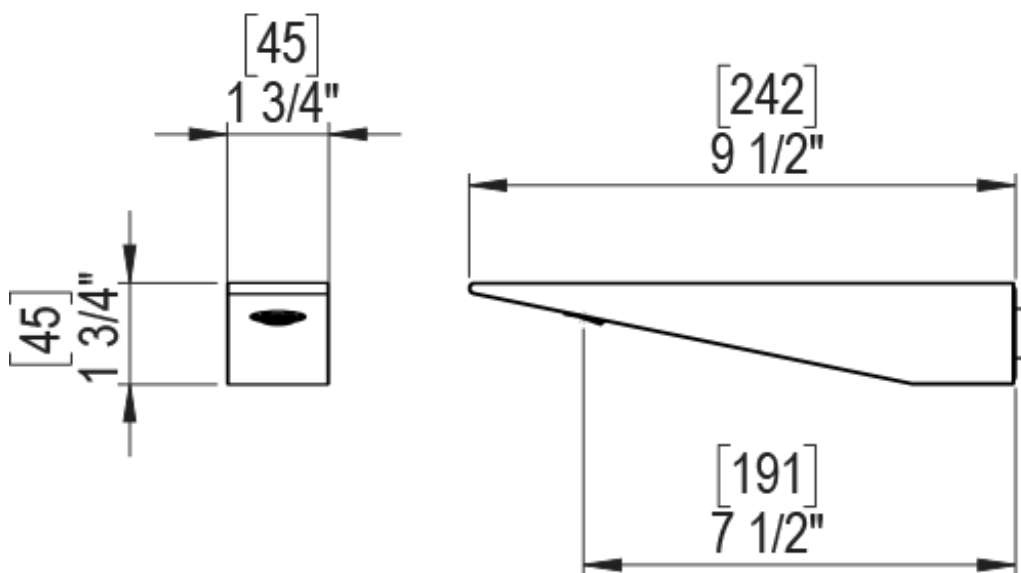

23RSQSCRD Specifications

ADJUSTABLE SLIDE BAR WITH HAND HELD SHOWER ASSEMBLY

WALL MOUNT TUB SPOUT

THREE WAY DIVERTER WITH SHUT-OFFS IN BETWEEN FUNCTIONS

4" SHOWER HEAD WITH WALL MOUNT 16" SHOWER ARM & FLANGE

TEMPERATURE CONTROL VALVE WITH STOPS

INTEGRAL SUPPLY WITH 1/2" NPT X 1/2" NPSM X 3" NIPPLE