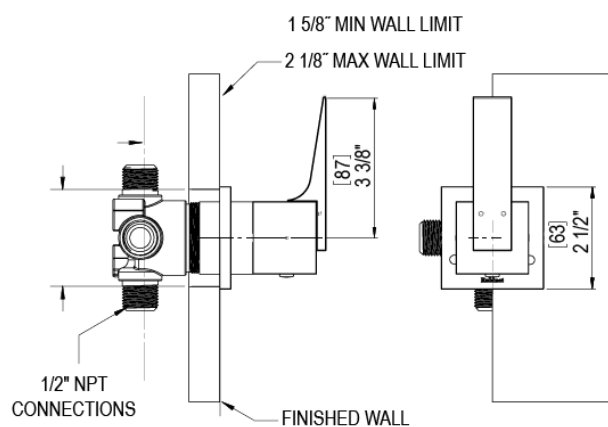

23RSQSCRD Specifications

ADJUSTABLE SLIDE BAR WITH HAND HELD SHOWER ASSEMBLY

WALL MOUNT TUB SPOUT

THREE WAY DIVERTER WITH SHUT-OFFS IN BETWEEN FUNCTIONS

4" SHOWER HEAD WITH WALL MOUNT 16" SHOWER ARM & FLANGE

TEMPERATURE CONTROL VALVE WITH STOPS

INTEGRAL SUPPLY WITH 1/2" NPT X 1/2" NPSM X 3" NIPPLE