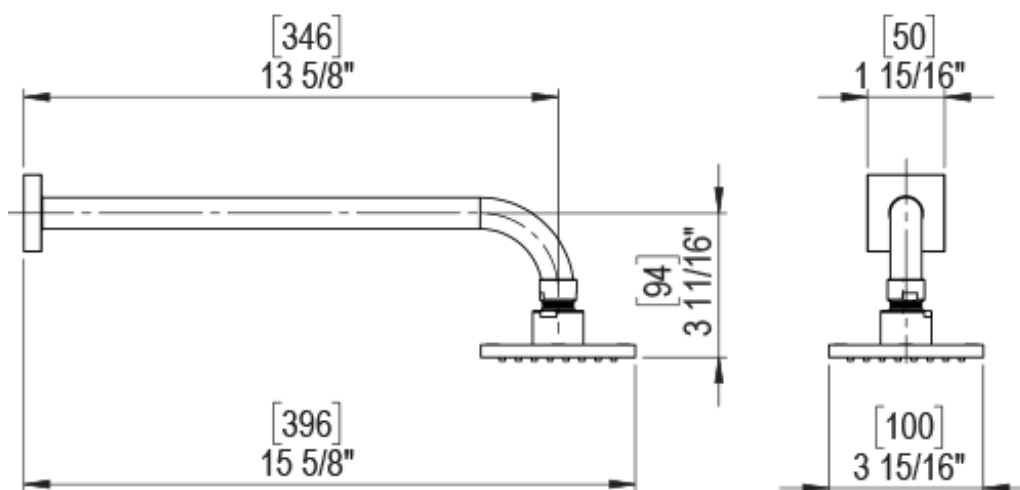

23RSQSCRD Specifications

ADJUSTABLE SLIDE BAR WITH HAND HELD SHOWER ASSEMBLY

WALL MOUNT TUB SPOUT

THREE WAY DIVERTER WITH SHUT-OFFS IN BETWEEN FUNCTIONS

4" SHOWER HEAD WITH WALL MOUNT 16" SHOWER ARM & FLANGE

TEMPERATURE CONTROL VALVE WITH STOPS

INTEGRAL SUPPLY WITH 1/2" NPT X 1/2" NPSM X 3" NIPPLE