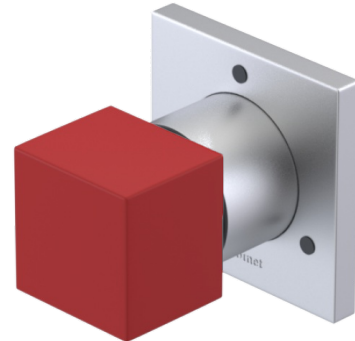

23RSQSCRD Specifications

ADJUSTABLE SLIDE BAR WITH HAND HELD SHOWER ASSEMBLY

WALL MOUNT TUB SPOUT

THREE WAY DIVERTER WITH SHUT-OFFS IN BETWEEN FUNCTIONS

4" SHOWER HEAD WITH WALL MOUNT 16" SHOWER ARM & FLANGE

TEMPERATURE CONTROL VALVE WITH STOPS

INTEGRAL SUPPLY WITH 1/2" NPT X 1/2" NPSM X 3" NIPPLE