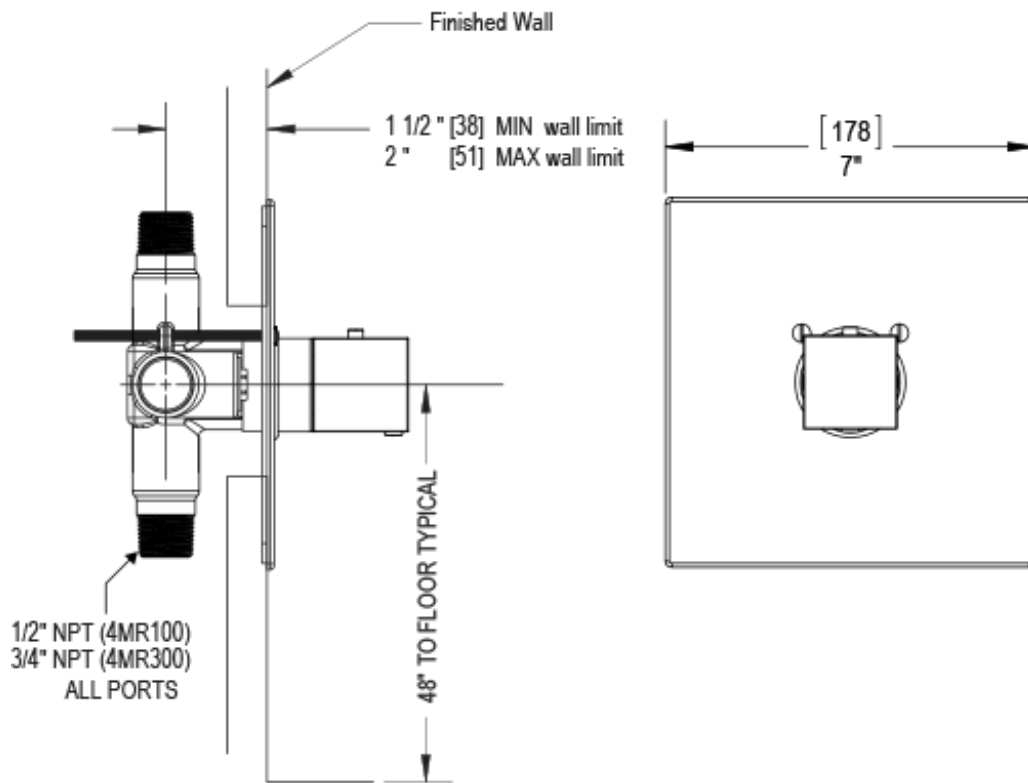

23RSQSCRD Specifications

ADJUSTABLE SLIDE BAR WITH HAND HELD SHOWER ASSEMBLY

WALL MOUNT TUB SPOUT

THREE WAY DIVERTER WITH SHUT-OFFS IN BETWEEN FUNCTIONS

4" SHOWER HEAD WITH WALL MOUNT 16" SHOWER ARM & FLANGE

TEMPERATURE CONTROL VALVE WITH STOPS

INTEGRAL SUPPLY WITH 1/2" NPT X 1/2" NPSM X 3" NIPPLE