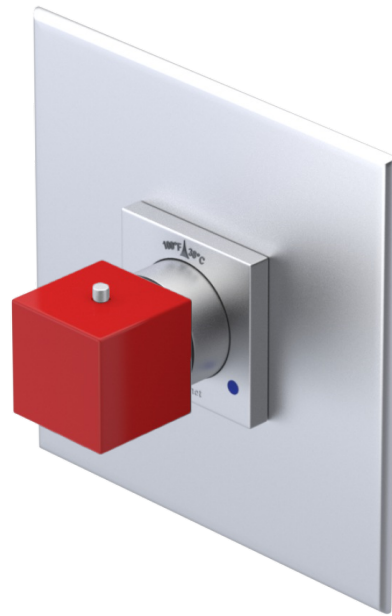

23RSQSCRD Specifications

ADJUSTABLE SLIDE BAR WITH HAND HELD SHOWER ASSEMBLY

WALL MOUNT TUB SPOUT

THREE WAY DIVERTER WITH SHUT-OFFS IN BETWEEN FUNCTIONS

4" SHOWER HEAD WITH WALL MOUNT 16" SHOWER ARM & FLANGE

TEMPERATURE CONTROL VALVE WITH STOPS

INTEGRAL SUPPLY WITH 1/2" NPT X 1/2" NPSM X 3" NIPPLE