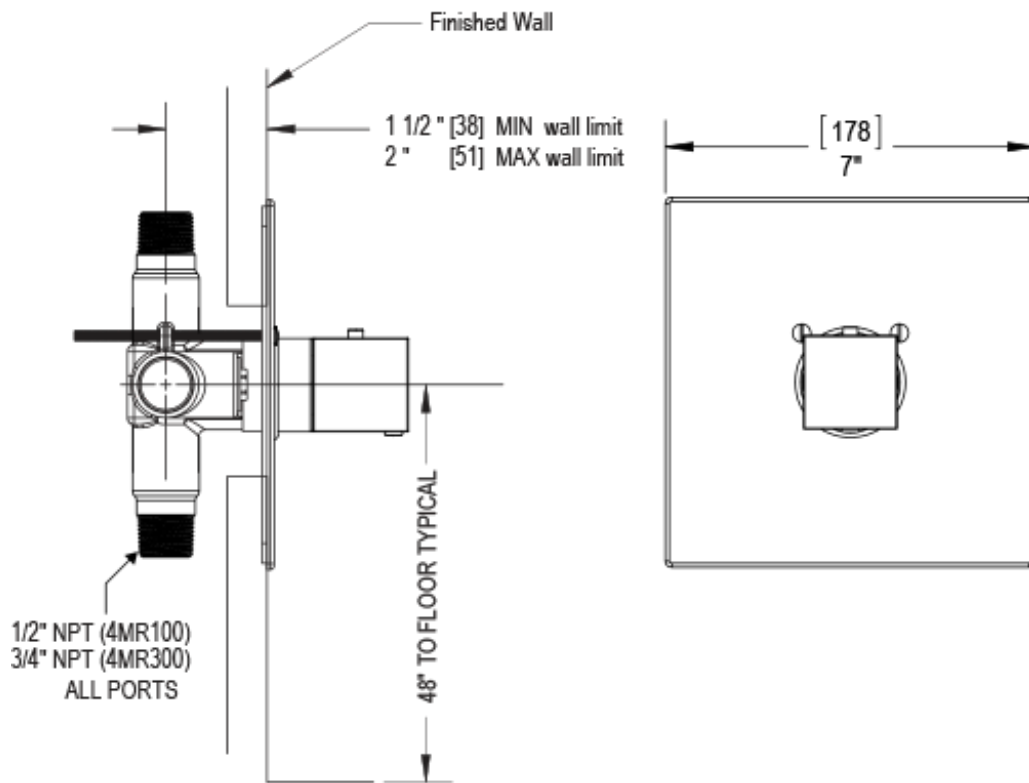

23RSLABMBK Specifications

ADJUSTABLE SLIDE BAR WITH HAND HELD SHOWER ASSEMBLY

WALL MOUNT TUB SPOUT

THREE WAY DIVERTER WITH SHUT-OFFS IN BETWEEN FUNCTIONS

4" SHOWER HEAD WITH WALL MOUNT 16" SHOWER ARM & FLANGE

TEMPERATURE CONTROL VALVE WITH STOPS

INTEGRAL SUPPLY WITH 1/2" NPT X 1/2" NPSM X 3" NIPPLE