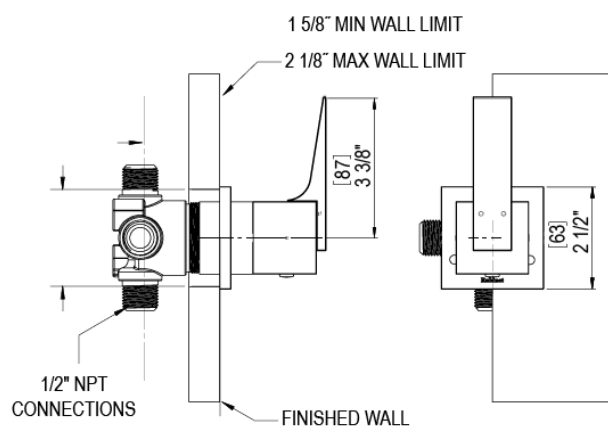

23RSLABMBK Specifications

ADJUSTABLE SLIDE BAR WITH HAND HELD SHOWER ASSEMBLY

WALL MOUNT TUB SPOUT

THREE WAY DIVERTER WITH SHUT-OFFS IN BETWEEN FUNCTIONS

4" SHOWER HEAD WITH WALL MOUNT 16" SHOWER ARM & FLANGE

TEMPERATURE CONTROL VALVE WITH STOPS

INTEGRAL SUPPLY WITH 1/2" NPT X 1/2" NPSM X 3" NIPPLE