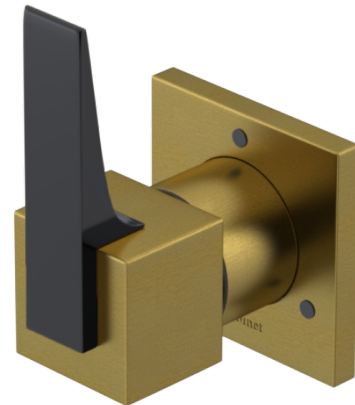

23RSLABMBK Specifications

ADJUSTABLE SLIDE BAR WITH HAND HELD SHOWER ASSEMBLY

WALL MOUNT TUB SPOUT

THREE WAY DIVERTER WITH SHUT-OFFS IN BETWEEN FUNCTIONS

4" SHOWER HEAD WITH WALL MOUNT 16" SHOWER ARM & FLANGE

TEMPERATURE CONTROL VALVE WITH STOPS

INTEGRAL SUPPLY WITH 1/2" NPT X 1/2" NPSM X 3" NIPPLE