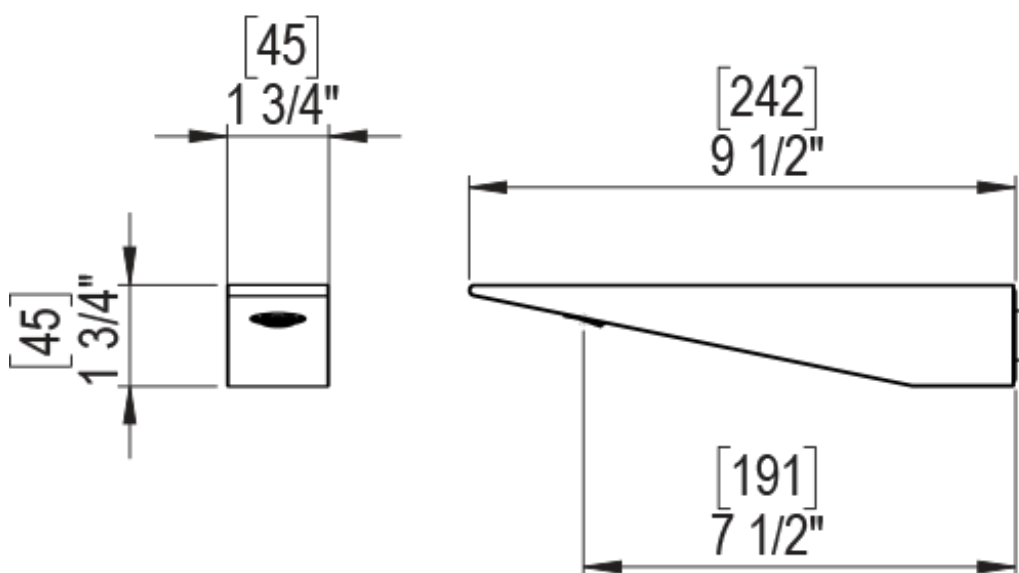

23RSLABMBK Specifications

ADJUSTABLE SLIDE BAR WITH HAND HELD SHOWER ASSEMBLY

WALL MOUNT TUB SPOUT

THREE WAY DIVERTER WITH SHUT-OFFS IN BETWEEN FUNCTIONS

4" SHOWER HEAD WITH WALL MOUNT 16" SHOWER ARM & FLANGE

TEMPERATURE CONTROL VALVE WITH STOPS

INTEGRAL SUPPLY WITH 1/2" NPT X 1/2" NPSM X 3" NIPPLE