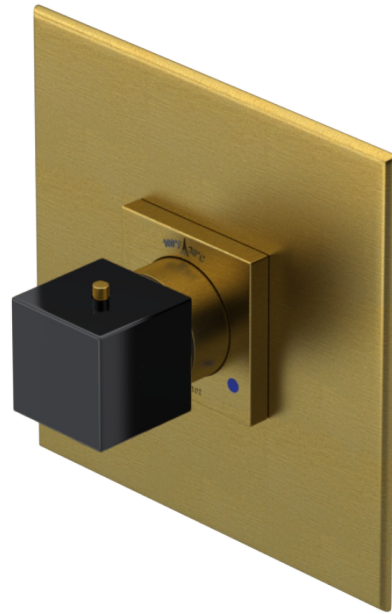

23RSLABMBK Specifications

ADJUSTABLE SLIDE BAR WITH HAND HELD SHOWER ASSEMBLY

WALL MOUNT TUB SPOUT

THREE WAY DIVERTER WITH SHUT-OFFS IN BETWEEN FUNCTIONS

4" SHOWER HEAD WITH WALL MOUNT 16" SHOWER ARM & FLANGE

TEMPERATURE CONTROL VALVE WITH STOPS

INTEGRAL SUPPLY WITH 1/2" NPT X 1/2" NPSM X 3" NIPPLE