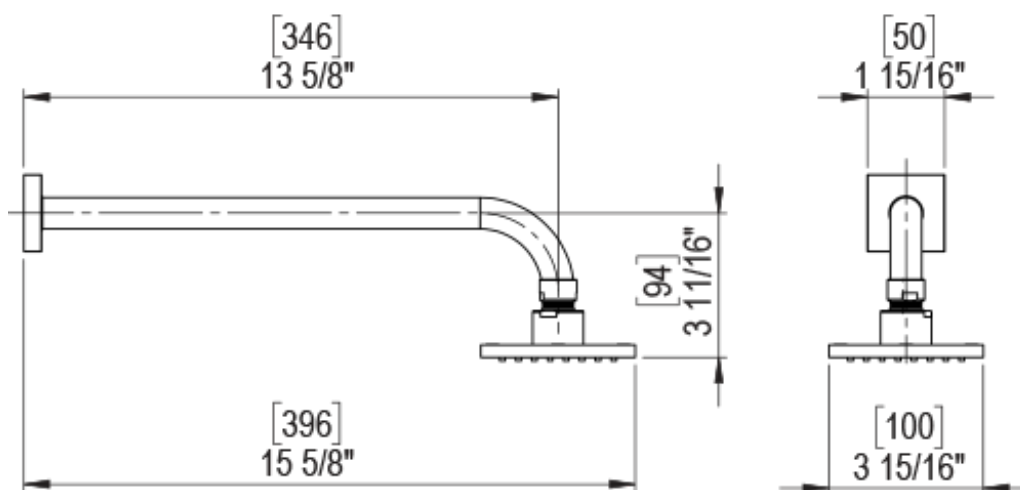

23RSLABMBK Specifications

ADJUSTABLE SLIDE BAR WITH HAND HELD SHOWER ASSEMBLY

WALL MOUNT TUB SPOUT

THREE WAY DIVERTER WITH SHUT-OFFS IN BETWEEN FUNCTIONS

4" SHOWER HEAD WITH WALL MOUNT 16" SHOWER ARM & FLANGE

TEMPERATURE CONTROL VALVE WITH STOPS

INTEGRAL SUPPLY WITH 1/2" NPT X 1/2" NPSM X 3" NIPPLE