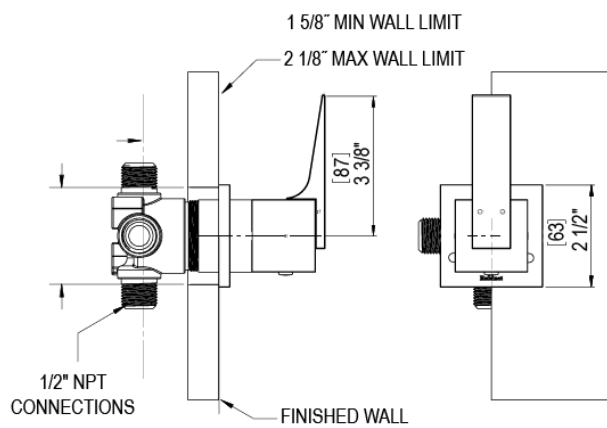

23RSLABMBB Specifications

ADJUSTABLE SLIDE BAR WITH HAND HELD SHOWER ASSEMBLY

WALL MOUNT TUB SPOUT

THREE WAY DIVERTER WITH SHUT-OFFS IN BETWEEN FUNCTIONS

4" SHOWER HEAD WITH WALL MOUNT 16" SHOWER ARM & FLANGE

TEMPERATURE CONTROL VALVE WITH STOPS

INTEGRAL SUPPLY WITH 1/2" NPT X 1/2" NPSM X 3" NIPPLE