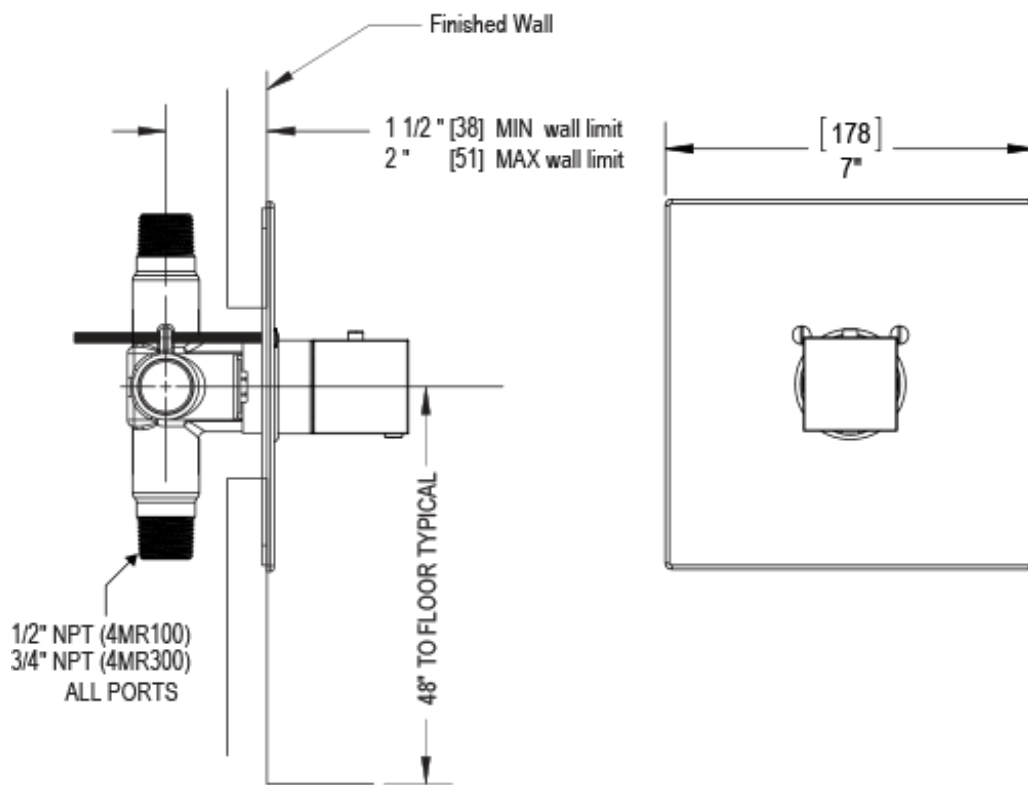

23RSLABMBB Specifications

ADJUSTABLE SLIDE BAR WITH HAND HELD SHOWER ASSEMBLY

WALL MOUNT TUB SPOUT

THREE WAY DIVERTER WITH SHUT-OFFS IN BETWEEN FUNCTIONS

4" SHOWER HEAD WITH WALL MOUNT 16" SHOWER ARM & FLANGE

TEMPERATURE CONTROL VALVE WITH STOPS

INTEGRAL SUPPLY WITH 1/2" NPT X 1/2" NPSM X 3" NIPPLE