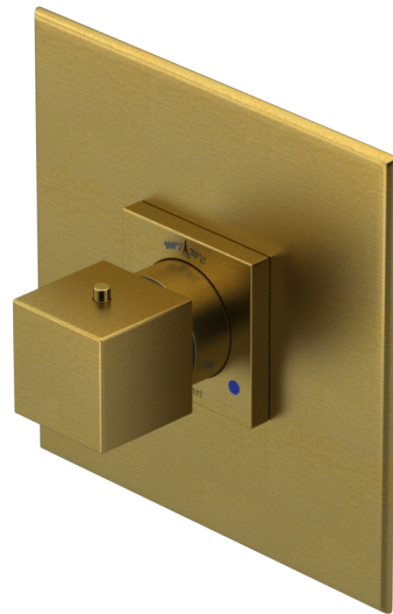

23RSLABMBB Specifications

ADJUSTABLE SLIDE BAR WITH HAND HELD SHOWER ASSEMBLY

WALL MOUNT TUB SPOUT

THREE WAY DIVERTER WITH SHUT-OFFS IN BETWEEN FUNCTIONS

4" SHOWER HEAD WITH WALL MOUNT 16" SHOWER ARM & FLANGE

TEMPERATURE CONTROL VALVE WITH STOPS

INTEGRAL SUPPLY WITH 1/2" NPT X 1/2" NPSM X 3" NIPPLE