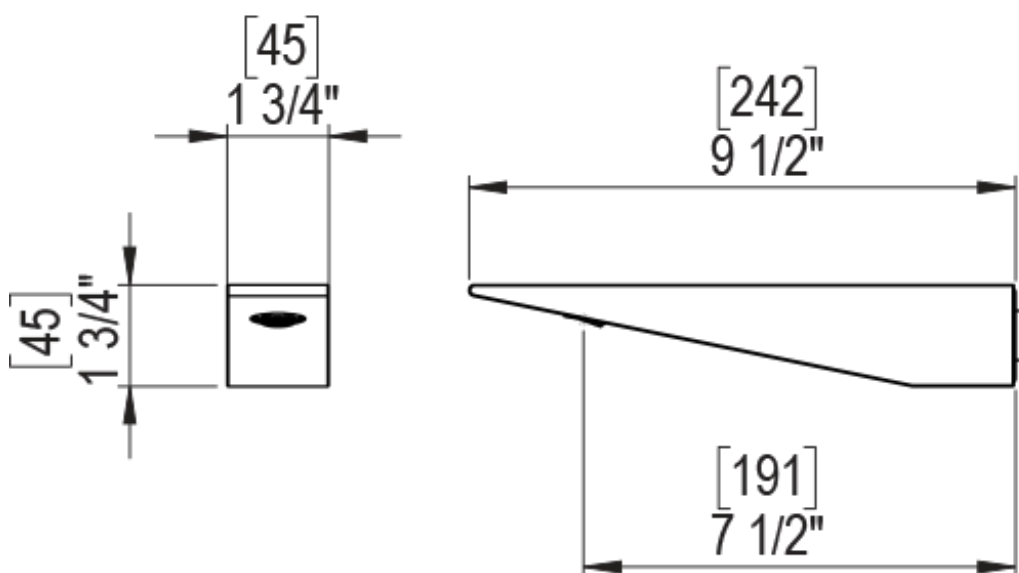

23RSLABMBB Specifications

ADJUSTABLE SLIDE BAR WITH HAND HELD SHOWER ASSEMBLY

WALL MOUNT TUB SPOUT

THREE WAY DIVERTER WITH SHUT-OFFS IN BETWEEN FUNCTIONS

4" SHOWER HEAD WITH WALL MOUNT 16" SHOWER ARM & FLANGE

TEMPERATURE CONTROL VALVE WITH STOPS

INTEGRAL SUPPLY WITH 1/2" NPT X 1/2" NPSM X 3" NIPPLE