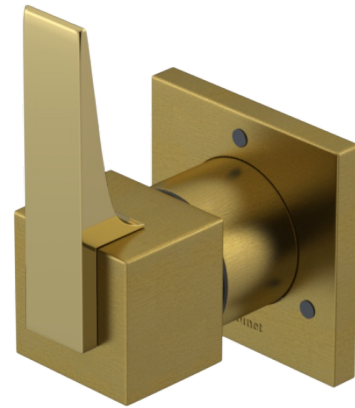

23RSLABMBB Specifications

ADJUSTABLE SLIDE BAR WITH HAND HELD SHOWER ASSEMBLY

WALL MOUNT TUB SPOUT

THREE WAY DIVERTER WITH SHUT-OFFS IN BETWEEN FUNCTIONS

4" SHOWER HEAD WITH WALL MOUNT 16" SHOWER ARM & FLANGE

TEMPERATURE CONTROL VALVE WITH STOPS

INTEGRAL SUPPLY WITH 1/2" NPT X 1/2" NPSM X 3" NIPPLE