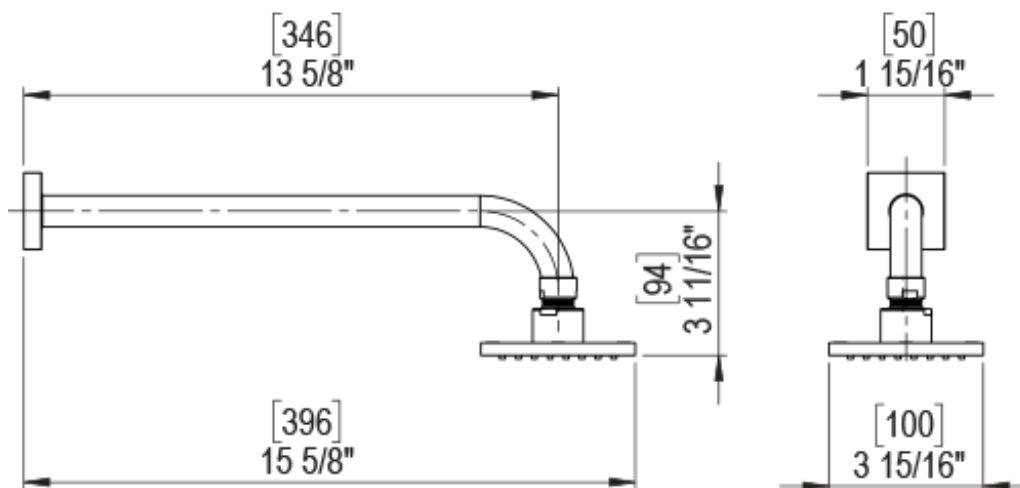

23RSLABMBB Specifications

ADJUSTABLE SLIDE BAR WITH HAND HELD SHOWER ASSEMBLY

WALL MOUNT TUB SPOUT

THREE WAY DIVERTER WITH SHUT-OFFS IN BETWEEN FUNCTIONS

4" SHOWER HEAD WITH WALL MOUNT 16" SHOWER ARM & FLANGE

TEMPERATURE CONTROL VALVE WITH STOPS

INTEGRAL SUPPLY WITH 1/2" NPT X 1/2" NPSM X 3" NIPPLE