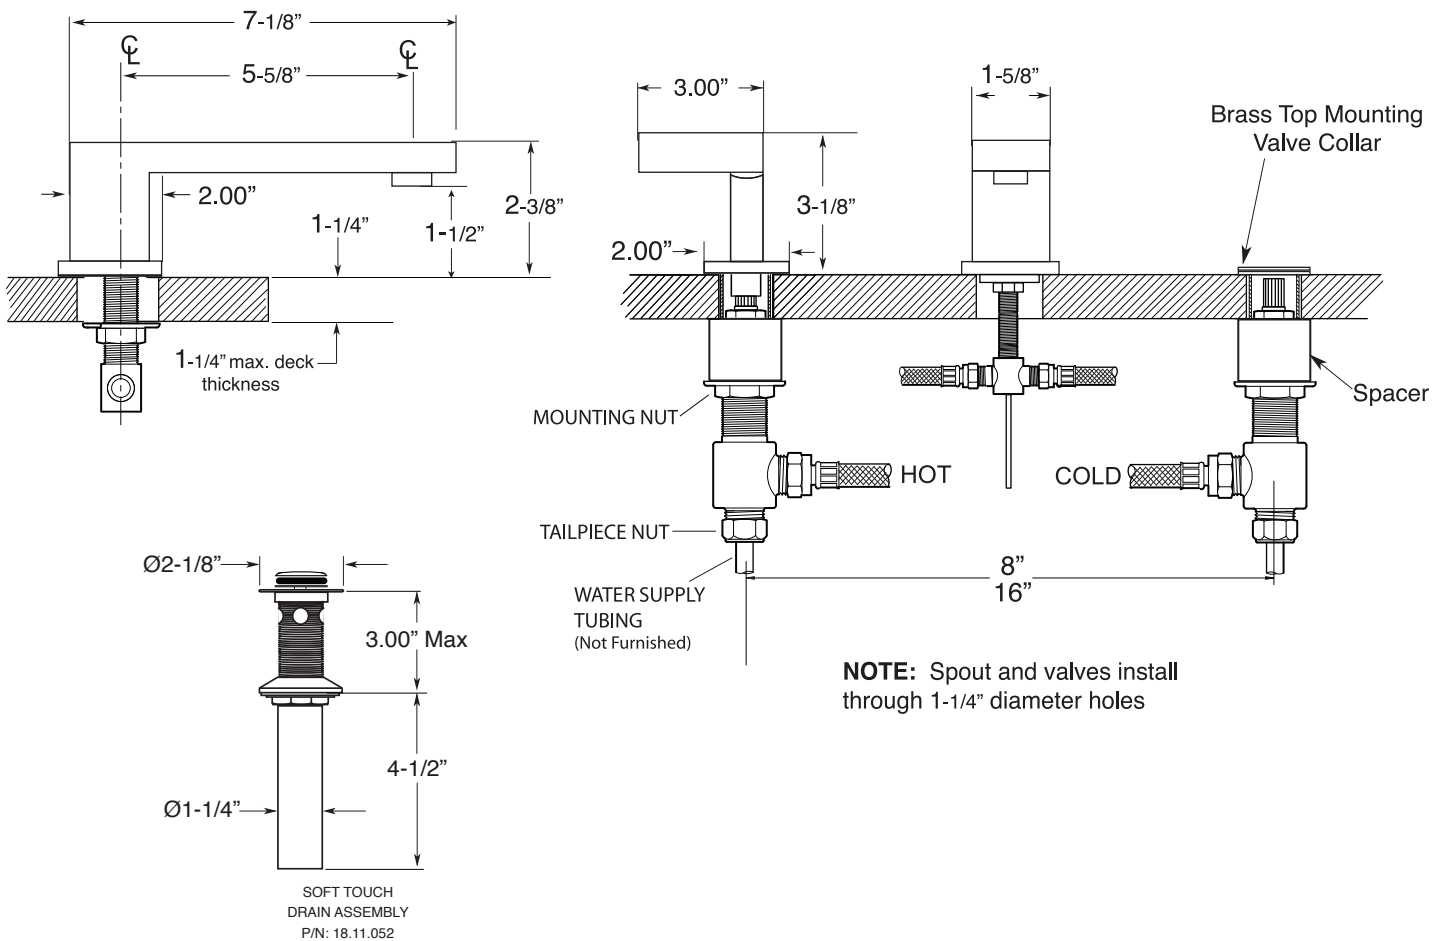

FEATURES:

- All brass construction. Flexible hoses designed to be installed on 8" to 16" centers. Includes pop-up style drain assembly.
- Square escutcheon with paddle style handles.
- 1/4-turn ceramic disc valve cartridge.
- Available in all finishes. Warranty varies according to finish selection.
- Standard aerator in spout is limited to 1.5 gpm.
- Certified to meet and exceed the following codes and standards:
ASME A112.18.1-2005/CSAB 125.1-2005

Series 2300
Widespread Lavatory Set

1.239508

Stixx

Note: Measurements are subject to change or cancellation. No responsibility is assumed for use of superseded or voided pages.