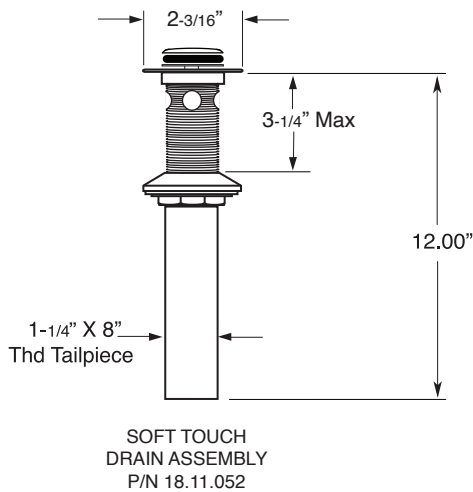

**FEATURES:**

- All brass construction. Flexible hoses designed to be installed on 8" to 16" centers. Includes soft touch drain assembly. P/N 18.11.052
- Cross style handles with inside clip attachment.
- 20 PT. 1/4-turn ceramic disc valve cartridge.
- Available in all finishes. Warranty varies according to finish selection.
- Standard aerator is limited to 1.2 gpm.
- Certified to meet or exceed the following codes and standards:  
ASME A112.18.1/CSAB 125.1-2012

**Series 110**  
*Widespread Lavatory Set*

1.110808

**Stella X Handle**

**20 pt.**

NOTE: Spout and valves install through 1-1/4" diameter holes

**20 pt. Replacement Cartridge Part #'s**

**HOT: 18.30.036**  
**COLD: 18.30.035**

Note: Measurements are subject to change or cancellation. No responsibility is assumed for use of superseded or voided pages.