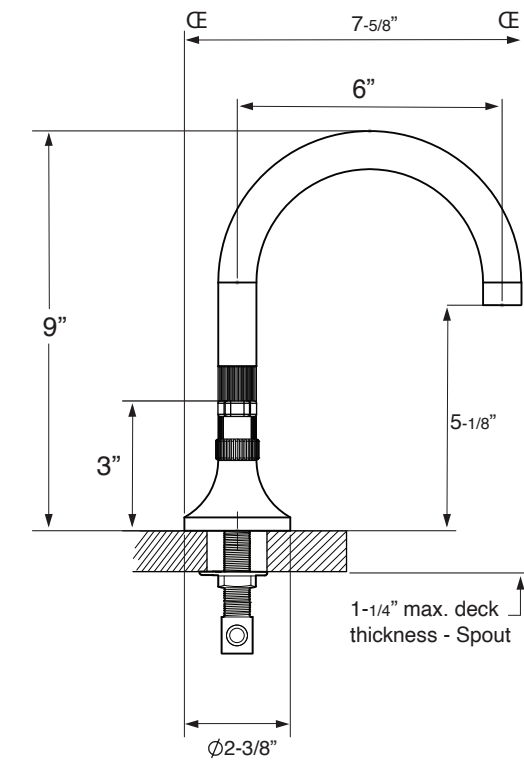

**FEATURES:**

- All brass construction. Flexible hoses designed to be installed on 8" to 16" centers. Includes soft touch drain assembly. P/N 18.11.052
- Cross style handles with inside clip attachment.
- 20 PT. 1/4-turn ceramic disc valve cartridge.
- Available in all finishes. Warranty varies according to finish selection.
- Standard aerator is limited to 1.2 gpm.
- Certified to meet or exceed the following codes and standards:  
ASME A112.18.1/CSAB 125.1-2012

**Series 110**  
*Widespread Lavatory Set*

1.110808

**Stella X Handle**

**20 pt.**

NOTE: Spout and valves install through 1-1/4" diameter holes

**20 pt. Replacement Cartridge Part #'s**

**HOT: 18.30.036**  
**COLD: 18.30.035**

Note: Measurements are subject to change or cancellation. No responsibility is assumed for use of superseded or voided pages.