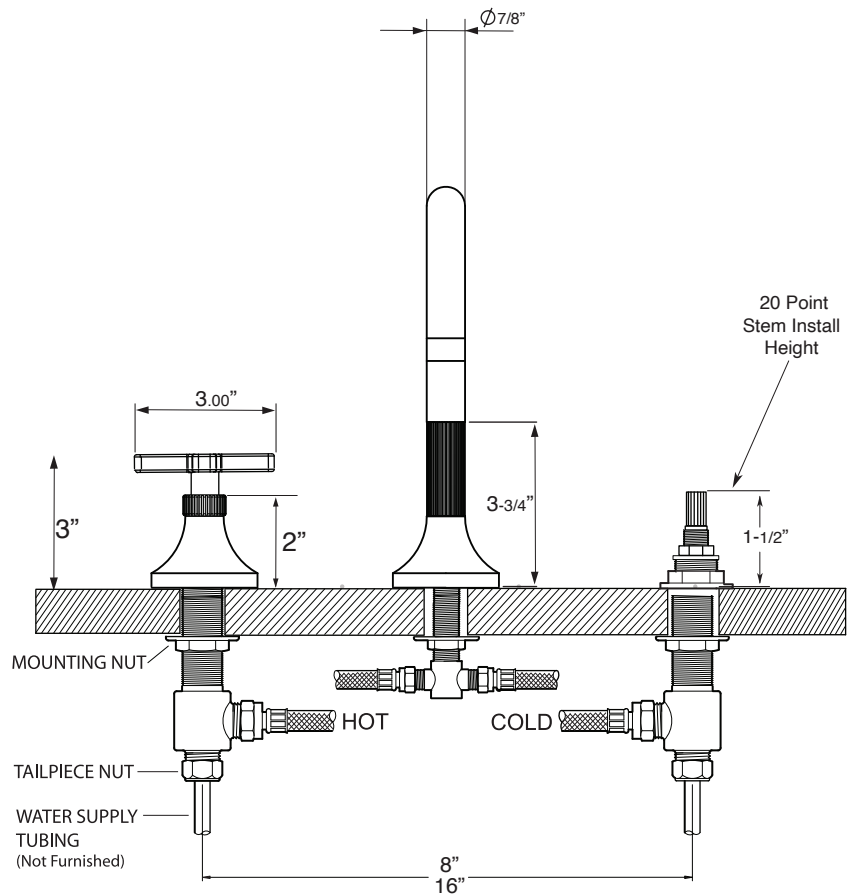

**FEATURES:**

- All brass construction. Flexible hoses designed to be installed on 8" to 16" centers. Includes soft touch drain assembly. P/N 18.11.052
- Cross style handles with inside clip attachment.
- 20 PT. 1/4-turn ceramic disc valve cartridge.
- Available in all finishes. Warranty varies according to finish selection.
- Standard aerator is limited to 1.2 gpm.
- Certified to meet or exceed the following codes and standards:  
ASME A112.18.1/CSAB 125.1-2012

**Series 110**  
*Widespread Lavatory Set*

1.110808

**Stella X Handle**

**20 pt.**

NOTE: Spout and valves install through 1-1/4" diameter holes

**20 pt. Replacement Cartridge Part #'s**

**HOT: 18.30.036**  
**COLD: 18.30.035**

Note: Measurements are subject to change or cancellation. No responsibility is assumed for use of superseded or voided pages.