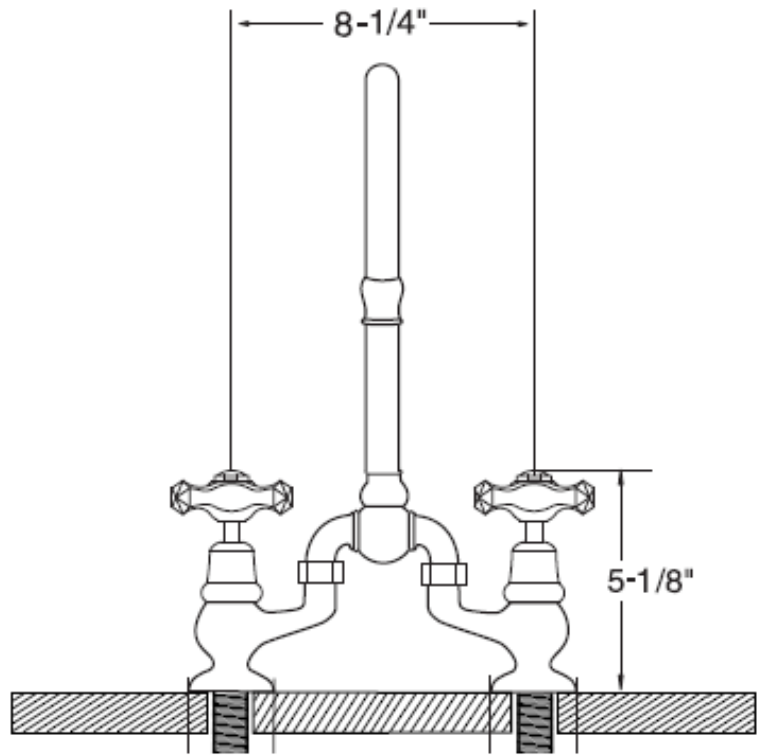

PRODUCT SPECIFICATIONS

Brownstone Faucet with Large Swiveling Spout BS-DM-LG

Jan 2014

- ADA Compliant
- Custom finishes available

Connection	1/2" Compression
Valve	1/2" Ceramic
GPM	1.5