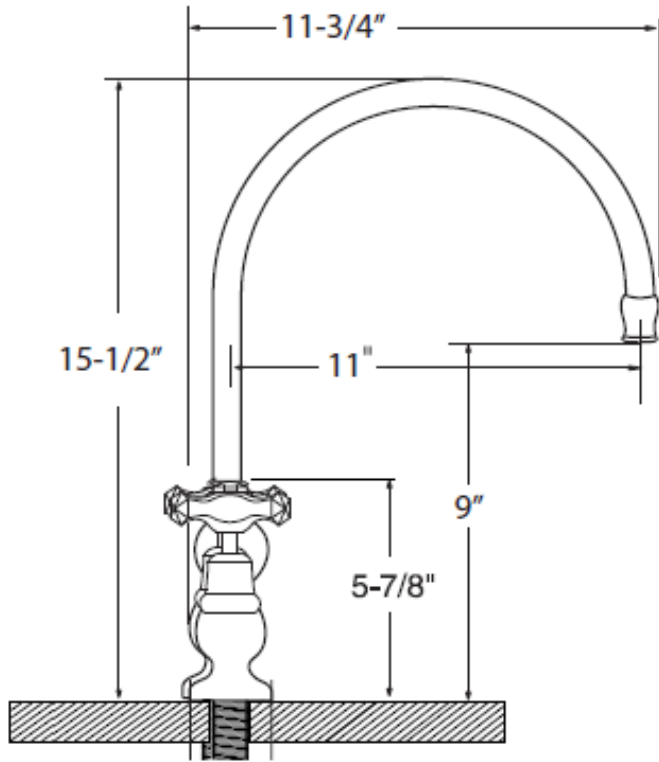

PRODUCT SPECIFICATIONS

Brownstone Faucet with Large Swiveling Spout BS-DM-LG

Jan 2014

- ADA Compliant
- Custom finishes available

Connection	1/2" Compression
Valve	1/2" Ceramic
GPM	1.5