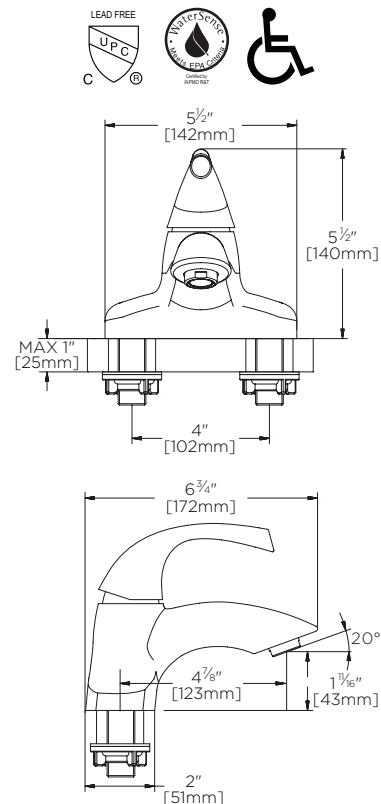

Echo™ Single Lever Faucet

FEATURES:

- 1.2 GPM (4.5 L/min) flow rate
- Brass construction
- Lever handle
- Ceramic cartridge
- Inlet supply lines not included, accepts 1/2" NPSM to 3/8" compression supply lines
- Pop-up drain with lift rod
- Corrosion resistant finishes
- Coordinates with Echo Collection

STOCK FINISHES:

PC BN

OPTIONS/ADD-ONS:

- -LD : Less Drain
- -BO: 0.5 GPM (1.89 L/min) flow rate

STANDARDS:

- ASME A112.18.1/CSA B125.1 certified
- NSF/ANSI 61 certified
- NSF 372 certified
- WaterSense certified
- ADA compliant

WARRANTY:

Visit www.speakman.com for full product warranty information

- Limited Lifetime Warranty (consumer)
- 5 Year Limited Warranty (commercial)

1. All dimensions are in inches (millimeters) unless otherwise specified and are subject to change without notice.

Architect/Engineer Approval Space:

P: 800-537-2107
F: 800-977-2747
W: WWW.SPEAKMAN.COM
R: 03-NOVEMBER 2019