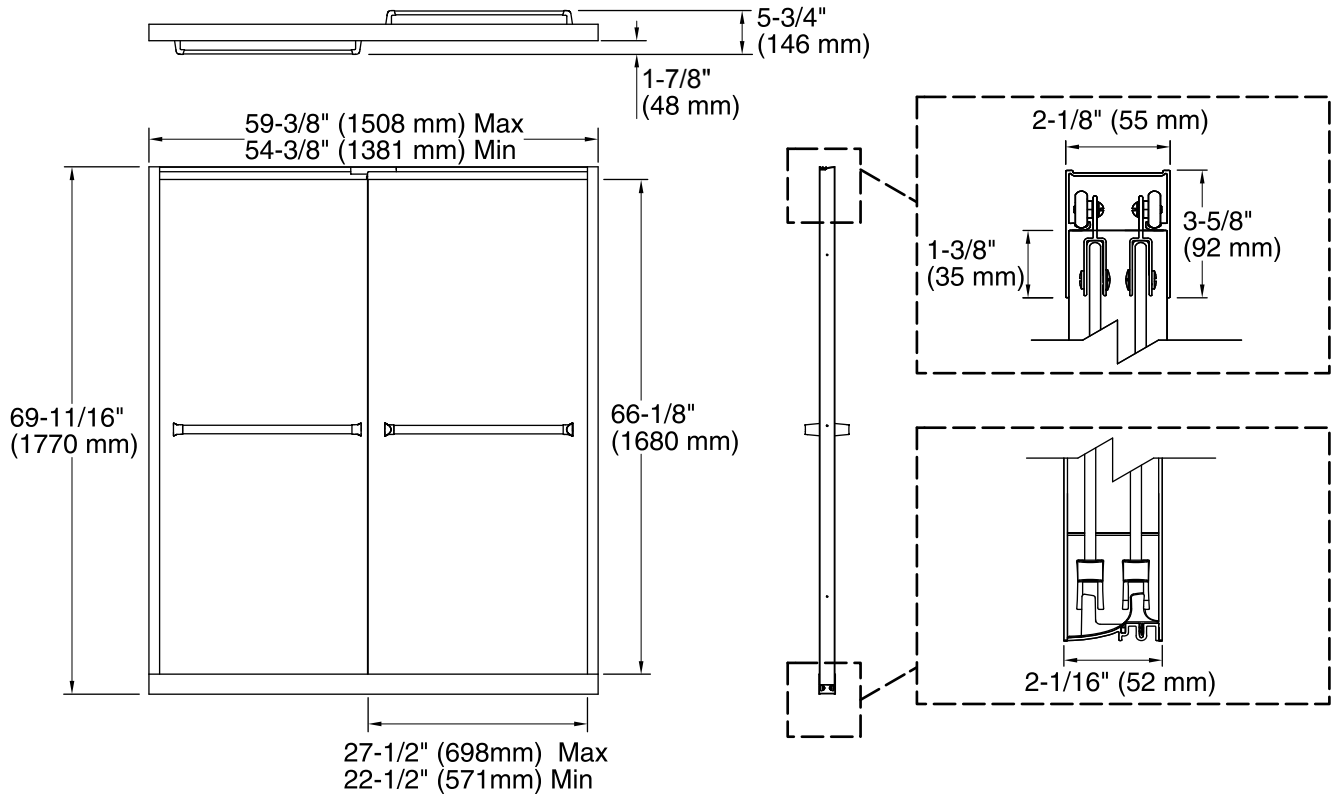

Meritor™

Frameless Sliding Shower Door

581075-59

Features

- Frameless
- 1/4" glass
- CleanCoat technology
- ComforTrack technology
- Interior and exterior towel bars
- Out-of-plumb adjustability
- Tempered glass ensures maximum safety and durability
- Anodized aluminum prevents rusting or corrosion

Technical Information

All product dimensions are nominal.

Installation type: For shower base installation

Opening style: Sliding/Bypass

Opening Width - Min: 54-3/8" (1381 mm)

Opening Width - Max: 59-3/8" (1508 mm)

Walk-through - Min: 22-1/2" (572 mm)

Walk-through - Max: 27-1/2" (699 mm)

Glass thickness: 1/4" (6 mm)

Glass coating: CleanCoat®

Notes

Install this product according to the installation guide.