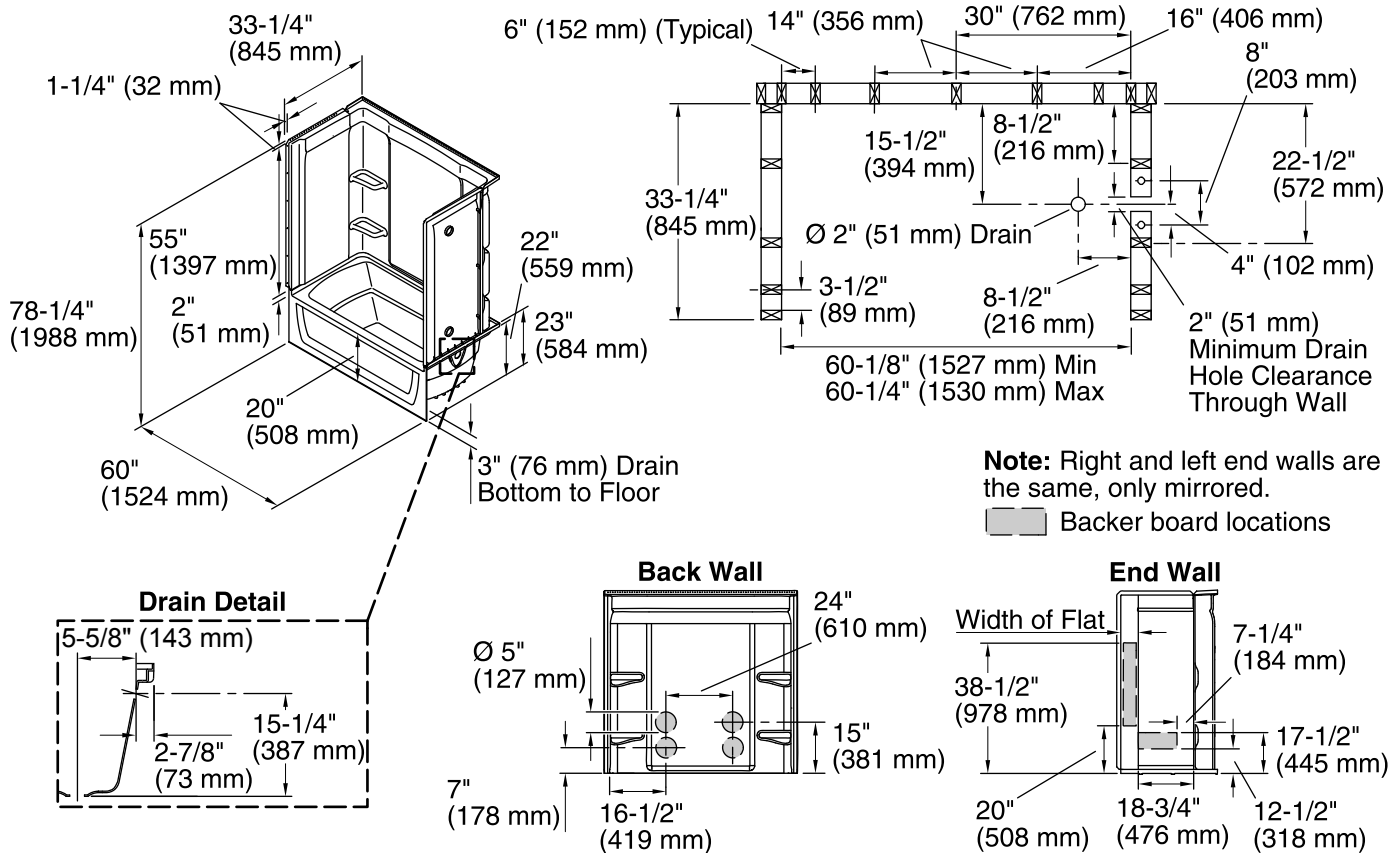

Included Components

Product consists of:

71324106 60" x 32" Wall Set w/Backer Boards

71121122 32" (813 mm) AFD Bath

Codes/Standards

CSA B45.5/IAPMO Z124

ASTM E162

ASTM E662

For the most current Specification Sheet, go to www.sterlingplumbing.com.

4-26-2019 00:33 - US

Technical Information

All product dimensions are nominal.

Installation: Three-wall alcove

Drain location: Right

Basin area, bottom: 42" x 20" (1067 mm x 508 mm)

Basin area, top: 54" x 26" (1372 mm x 660 mm)

Water depth: 13" (330 mm)

Water capacity: 51 gal (193.1 L)

Minimum flat for door: 3" (76 mm)

Maximum door height: 56-3/4" (1441 mm)

Maximum door width: 57-11/16" (1465 mm)

Notes

Install this product according to the installation instructions.

Studs should be positioned roughly as shown.

Double studding is recommended for pivot shower door installations.