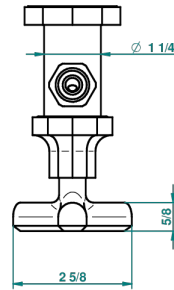

LES ONDES

G8A-181/SLA

Angle supply valve with 3/8" adaptor set

65418

08/01/2018

CHARACTERISTIC

- Les Ondes
- Angle supply valve with 3/8" adaptor set

AVAILABLE FINITIONS