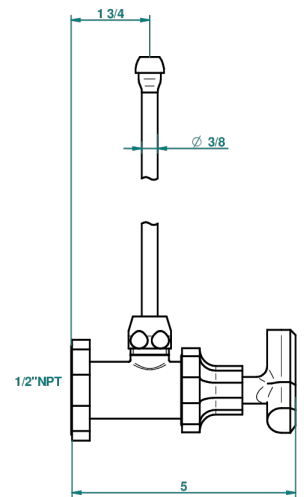

LES ONDES

G8A-181/SLA

Angle supply valve with 3/8" adaptor set

65418

08/01/2018

CHARACTERISTIC

- Les Ondes
- Angle supply valve with 3/8" adaptor set

AVAILABLE FINITIONS