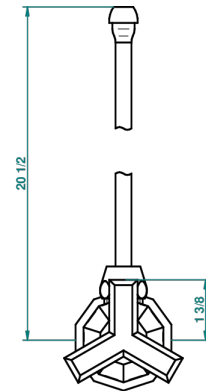

LES ONDES

G8A-181/SLA

Angle supply valve with 3/8" adaptor set

65418

08/01/2018

CHARACTERISTIC

- Les Ondes
- Angle supply valve with 3/8" adaptor set

AVAILABLE FINITIONS