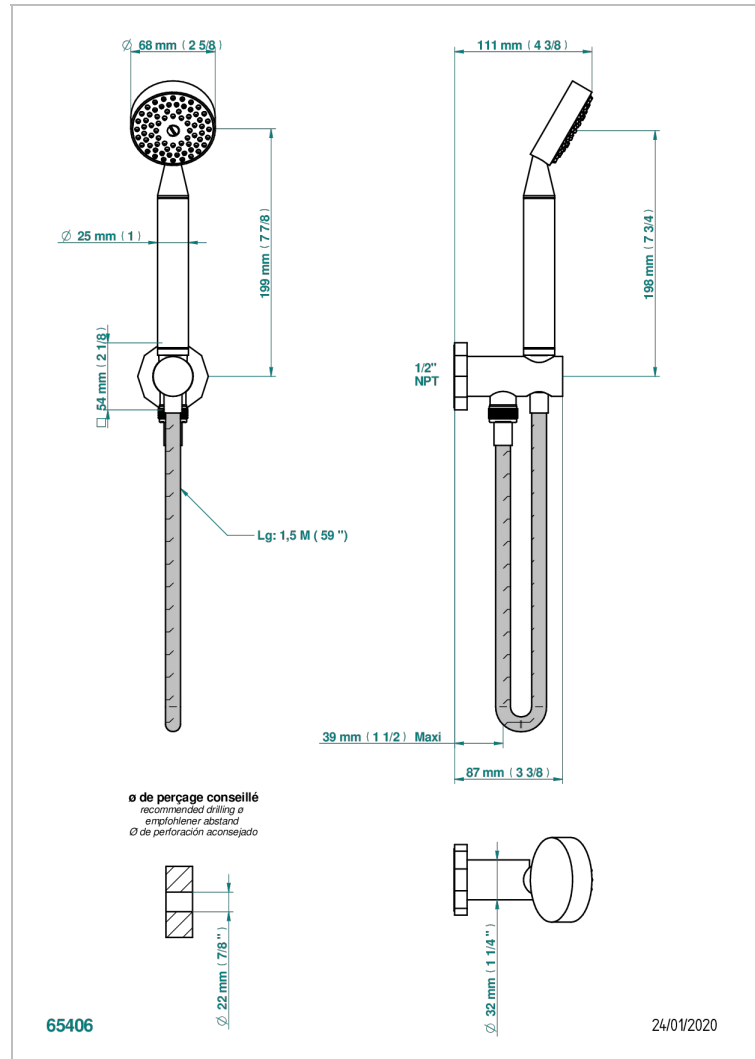

LES ONDES

G8A-54/US

Wall mounted handshower with integrated fixed hook

CHARACTERISTIC

- Les Ondes
- Wall mounted handshower with integrated fixed hook

AVAILABLE FINITIONS

Blush PVD - H62
Brass color PVD - H49
Brown bronze color PVD - F33
Chrome polished - A02
Chrome polished / gold polished - G02
Copper antique matt, coated - H07

Matt nickel (American satin) - C01
Matt nickel color PVD - H56
Nickel antique / Sovereign - H28
Nickel color PVD - H55
Nickel polished - B01
Silver polished, antique - H03

Soft gold - F30
Soft matt gold - F31
Umber PVD - H66