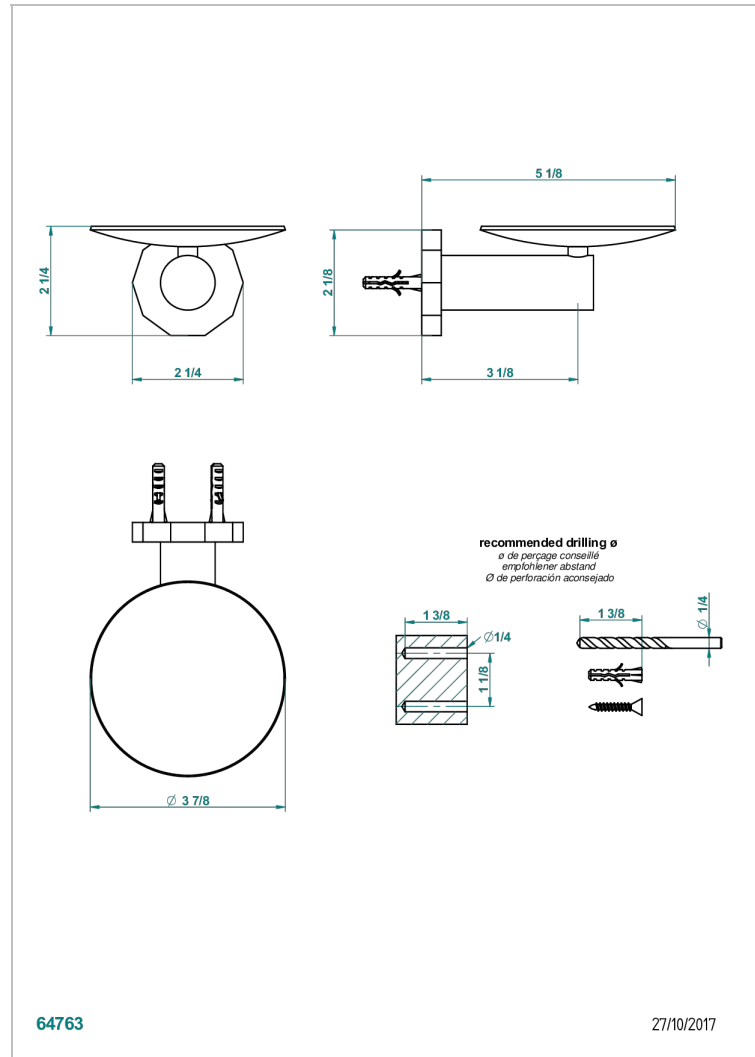

# LES ONDES

G8A-546

Soap dish, wall mounted, 4" diameter

## CHARACTERISTIC

- Les Ondes
- Soap dish, wall mounted, 4" diameter