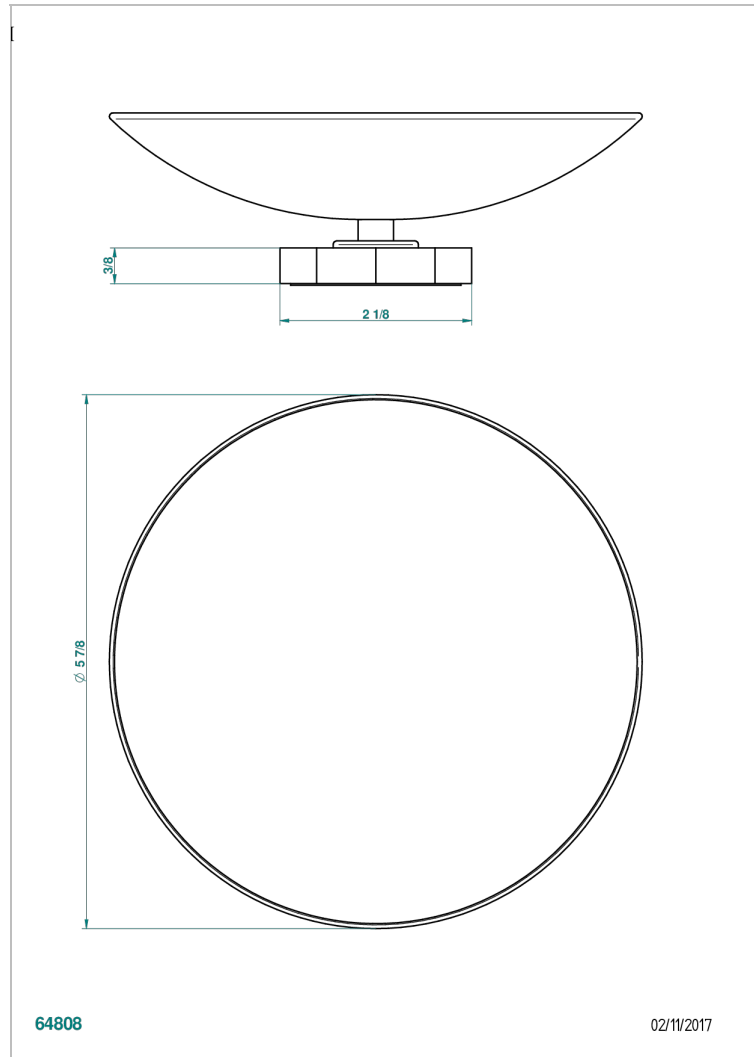

LES ONDES WITH LEVER HANDLES

G8B-544GM

Soap dish, freestanding , 6" diameter

THG[®]
PARIS

64808

02/11/2017

CHARACTERISTIC

- Les Ondes with lever handles
- Soap dish, freestanding , 6" diameter