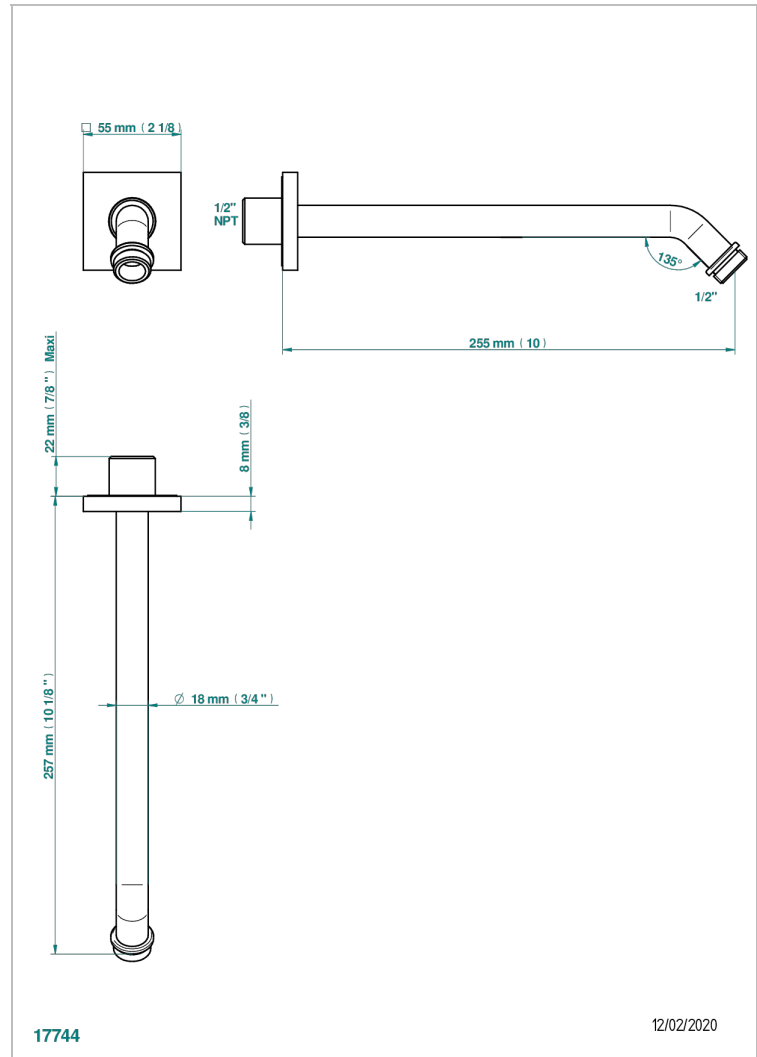

ICON-X

U7G-84/US

Horizontal shower arm, 45°, lg: 10"

CHARACTERISTIC

- Icon-x
- Horizontal shower arm, 45°, lg: 10"

AVAILABLE FINITIONS

Blush PVD - H62
Brass color PVD - H49
Brown bronze color PVD - F33
Chrome polished - A02
Gold color PVD - H52
Gold mat - F07