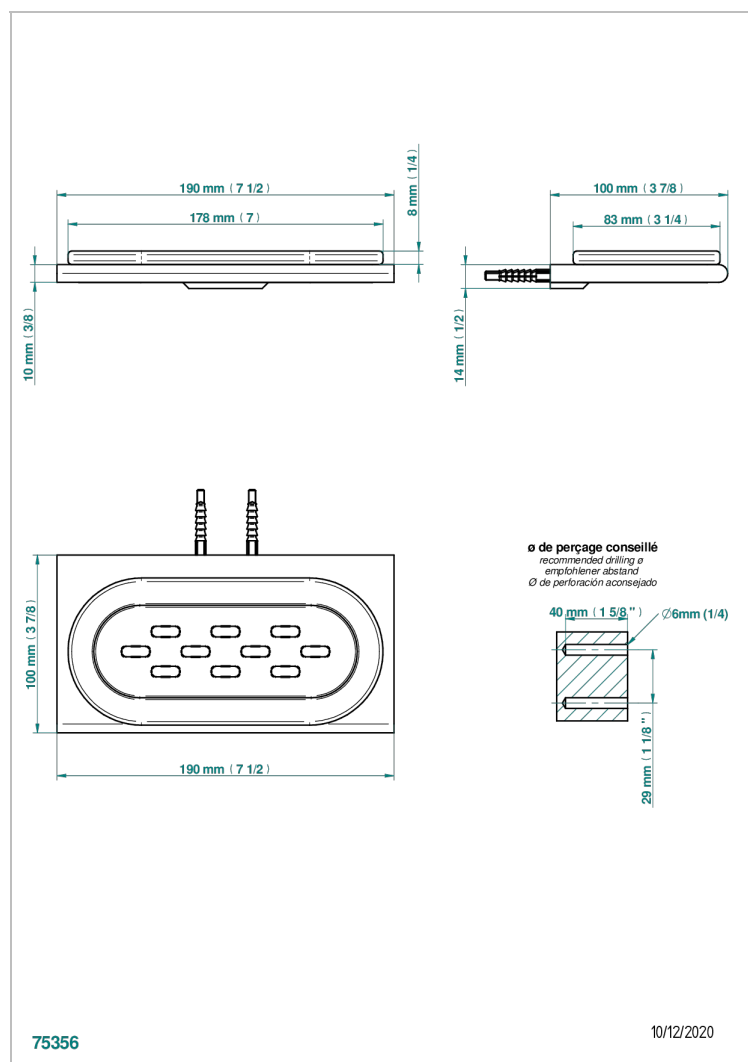

# ICON-X WITH LEVER HANDLES

U7H-500

Glass soap dish, wall mounted

THG<sup>®</sup>  
PARIS

## CHARACTERISTIC

- Icon-x with lever handles
- Glass soap dish, wall mounted