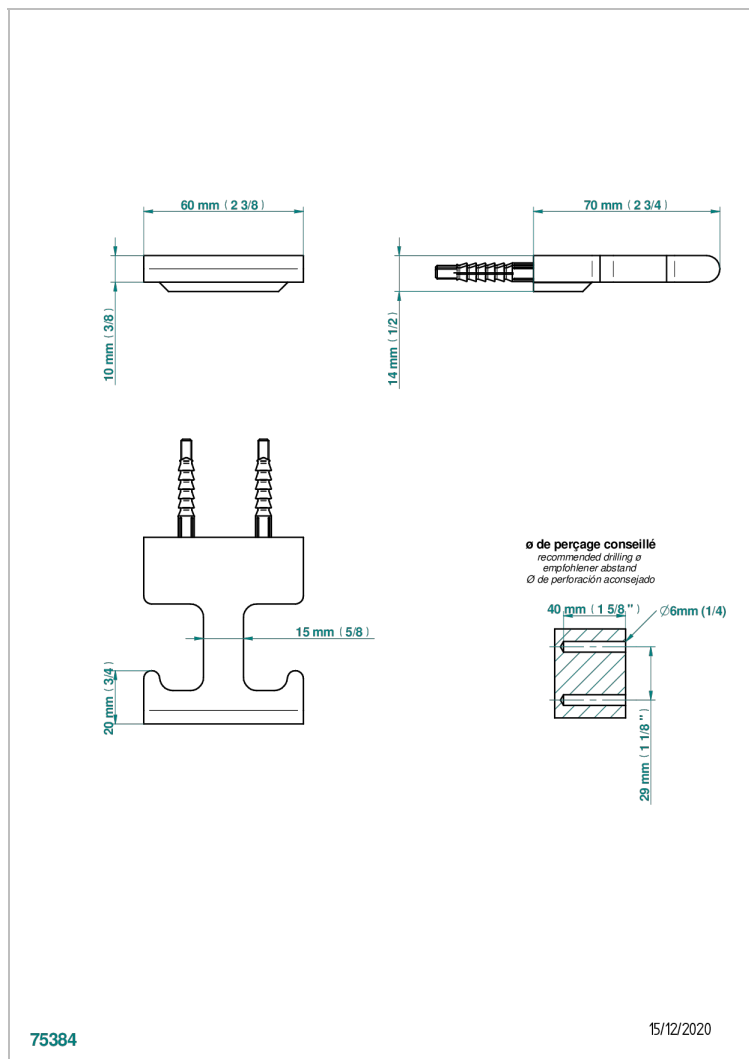

# ICON-X WITH LEVER HANDLES

U7H-517

Robe hook

THG<sup>®</sup>  
PARIS

## CHARACTERISTIC

- Icon-x with lever handles
- Robe hook