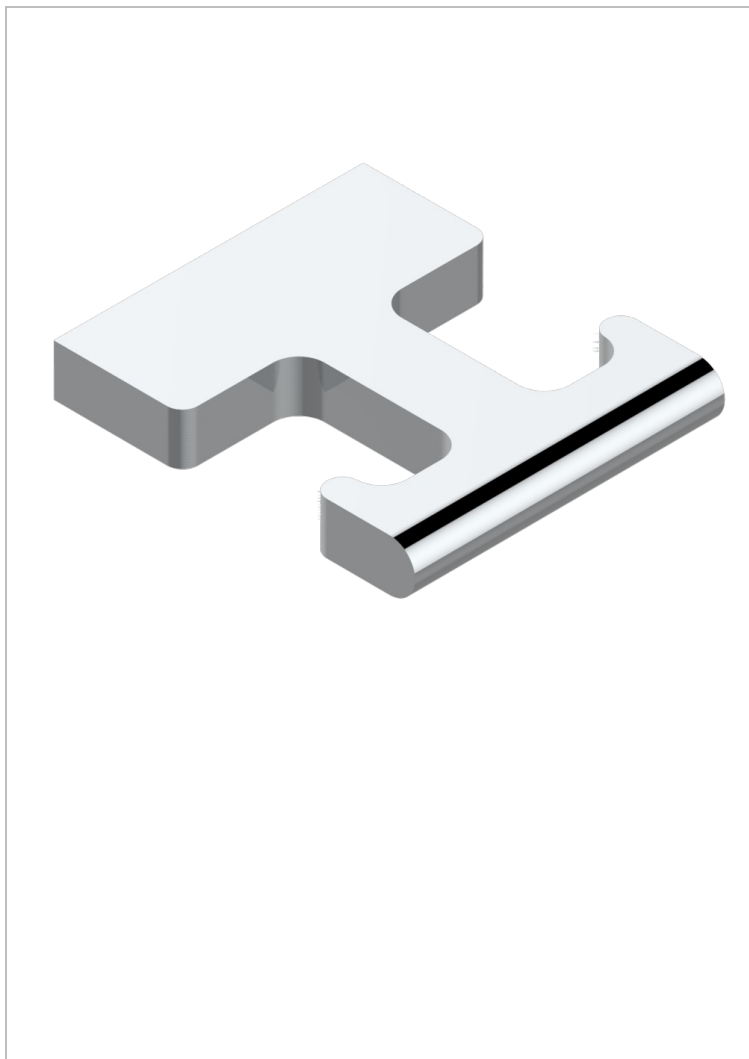

# ICON-X WITH LEVER HANDLES

U7H-517

Robe hook

THG<sup>®</sup>  
PARIS

## CHARACTERISTIC

- Icon-x with lever handles
- Robe hook