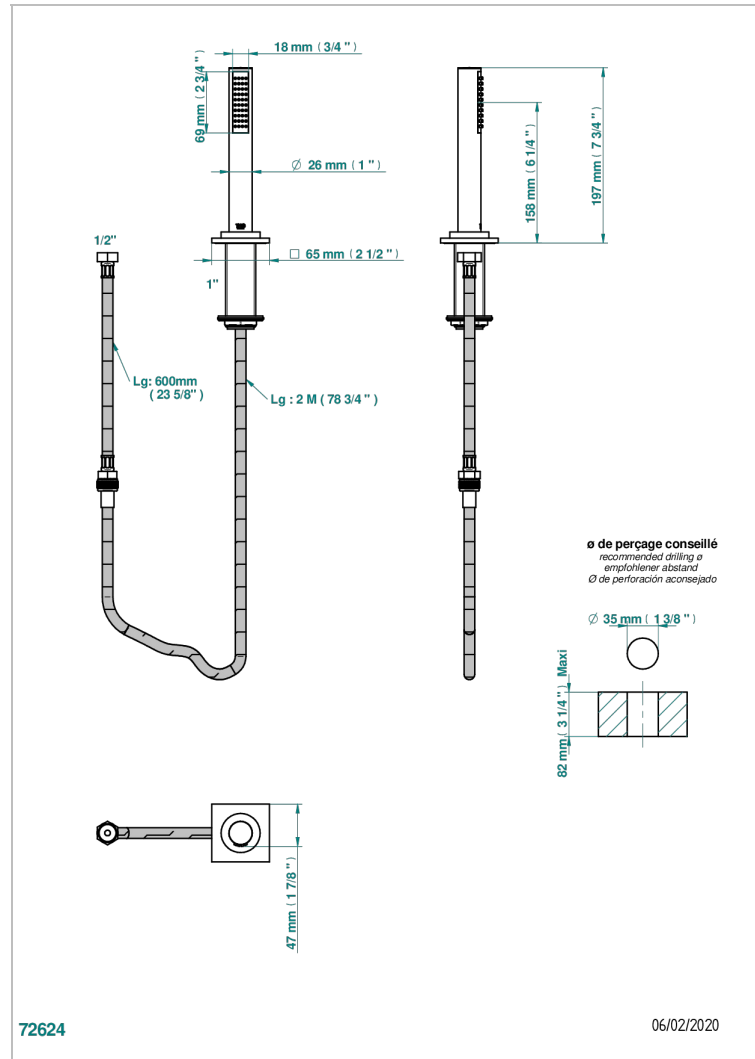

ICON-X METAL INLAY

U7J-60A

Deck mounted hand shower, with hose

CHARACTERISTIC

- ACS : 20ACCLY558

STANDARDS

AVAILABLE FINITIONS

Blush PVD - H62
Brass color PVD - H49
Brown bronze color PVD - F33
Chrome polished - A02
Gold color PVD - H52
Gold mat - F07

Gold polished - F01
Graphite PVD - H64
Matt Umber PVD - H67
Matt blush PVD - H60
Matt brass color PVD - H50
Matt brown bronze color PVD - F34

Matt chrome (American satin) - C02
Matt gold color PVD - H53
Matt graphite PVD - H65
Matt nickel (American satin) - C01
Matt nickel color PVD - H56
Nickel antique / Sovereign - H28

Nickel color PVD - H55
Nickel polished - B01
Polished chrome with gold inlay - GA1
Soft gold - F30
Soft matt gold - F31
Umber PVD - H66