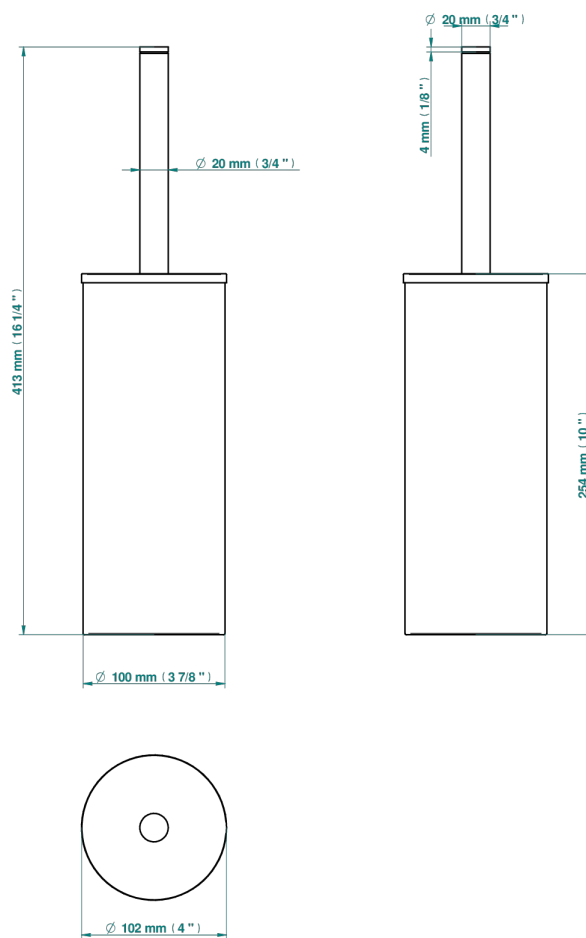

ICON-X METAL INLAY WITH LEVER HANDLES

U7K-4700C

THG[®]
PARIS

Metal toilet brush holder with brush with cover floor mounted

58032

19/02/2020

CHARACTERISTIC

- Icon-x metal inlay with lever handles
- Metal toilet brush holder with brush with cover floor mounted