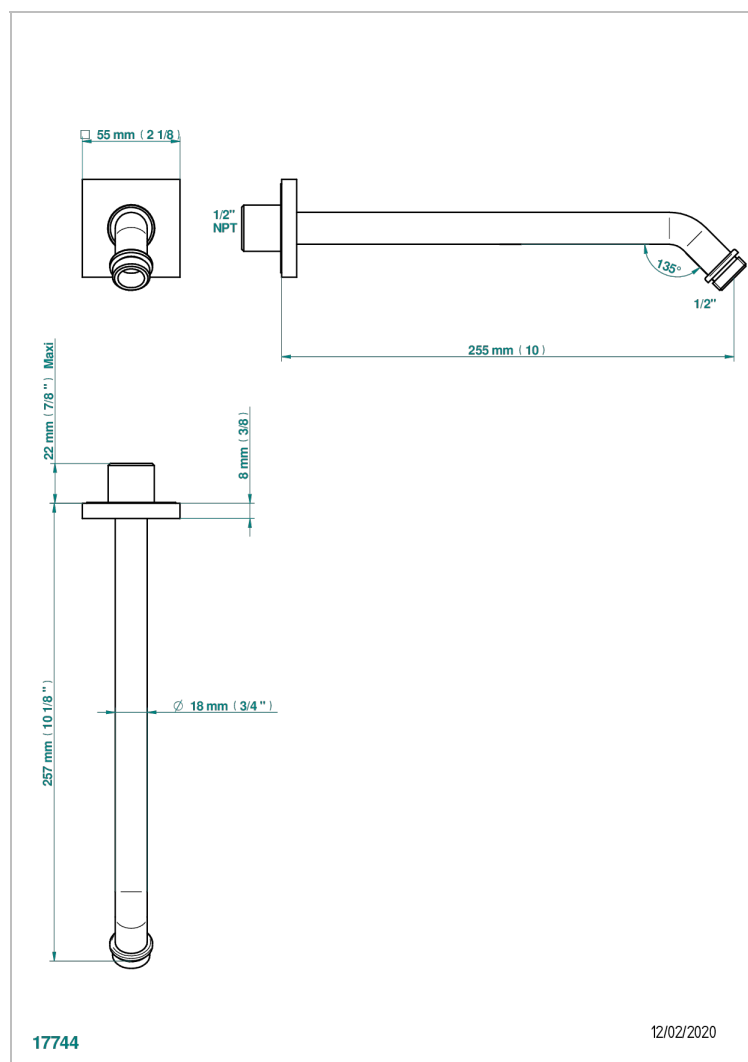

ICON-X METAL INLAY WITH LEVER HANDLES

U7K-84/US

Horizontal shower arm, 45°, lg: 10"

CHARACTERISTIC

- Icon-x metal inlay with lever handles
- Horizontal shower arm, 45°, lg: 10"

AVAILABLE FINITIONS

Blush PVD - H62
Brass color PVD - H49
Brown bronze color PVD - F33
Chrome polished - A02
Gold color PVD - H52
Gold mat - F07

Nickel color PVD - H55
Nickel polished - B01
Polished chrome with gold inlay - GA1
Soft gold - F30
Soft matt gold - F31
Umber PVD - H66