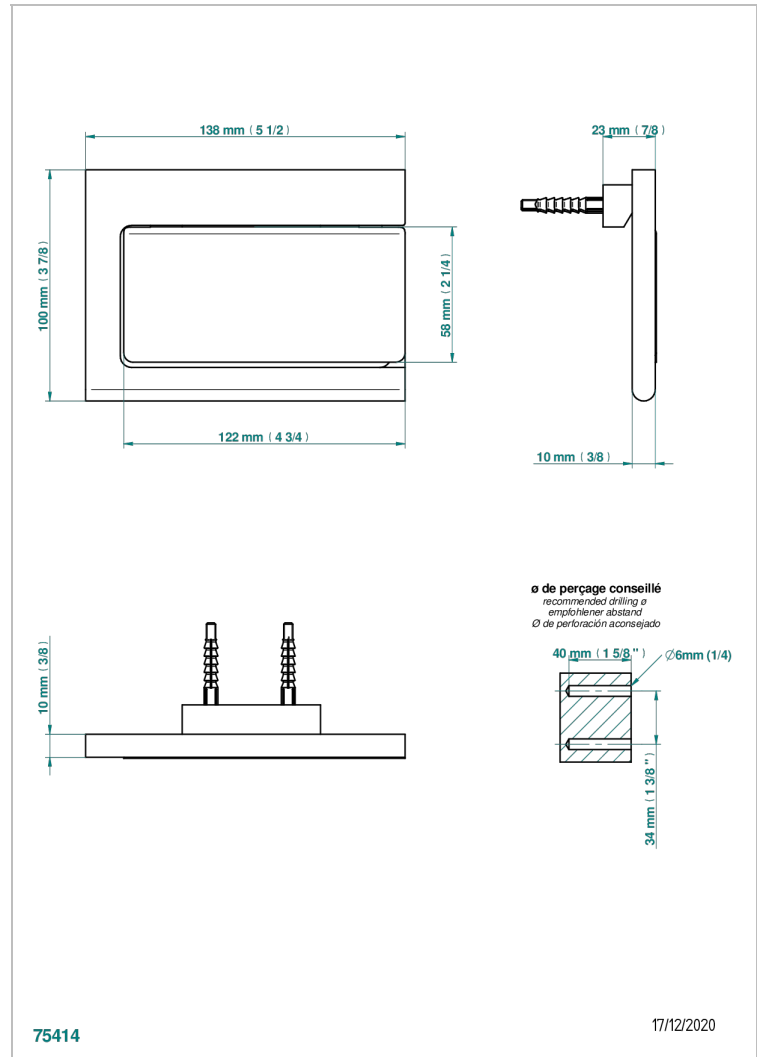

ICON-X TITANIUM

U7L-538AC

Toilet paper holder, single mount with cover

CHARACTERISTIC

- Icon-x titanium
- Toilet paper holder, single mount with cover

AVAILABLE FINITIONS

Blush PVD - H62
Brass color PVD - H49
Brown bronze color PVD - F33
Chrome polished - A02
Gold color PVD - H52
Gold mat - F07