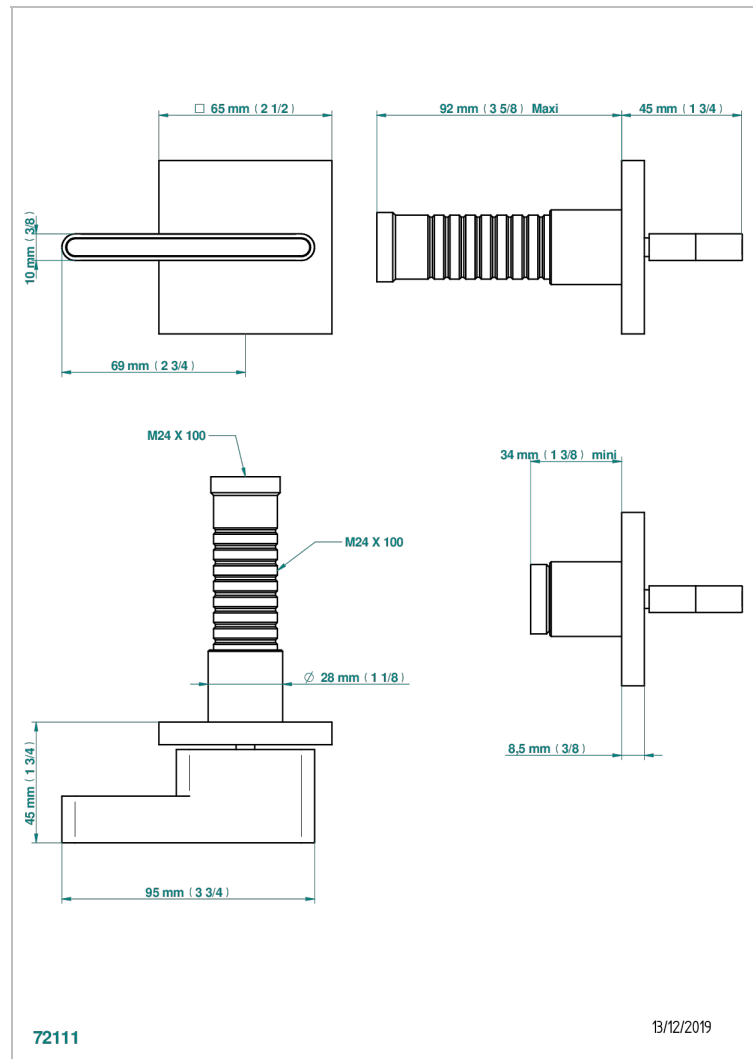

ICON-X TITANIUM WITH LEVER HANDLES

U7M-30B

Wall volume control 30 & 32 trim

THG[®]
PARIS

CHARACTERISTIC

- Icon-x titanium with lever handles
- Wall volume control 30 & 32 trim

RELATED SKU'S

- Ref. G00-32CUSA 3/4" Volume control wall valve with ceramic cartridge
- Ref. G00-32HUSA 3/4" Volume control wall valve with ceramic cartridge counterclockwise
- Ref. G00-30CUSA 1/2" volume control wall valve with ceramic cartridge
- Ref. G00-30HUSA 1/2" Volume control wall valve with ceramic cartridge counterclockwise

AVAILABLE FINITIONS

Blush PVD - H62
Brass color PVD - H49
Brown bronze color PVD - F33
Chrome polished - A02
Gold color PVD - H52
Gold mat - F07

Gold polished - F01
Graphite PVD - H64
Matt Umber PVD - H67
Matt blush PVD - H60
Matt brass color PVD - H50
Matt brown bronze color PVD - F34

Matt chrome (American satin) - C02
Matt gold color PVD - H53
Matt graphite PVD - H65
Matt nickel (American satin) - C01
Matt nickel color PVD - H56
Nickel antique / Sovereign - H28

Nickel color PVD - H55
Nickel polished - B01
Soft gold - F30
Soft matt gold - F31
Umber PVD - H66