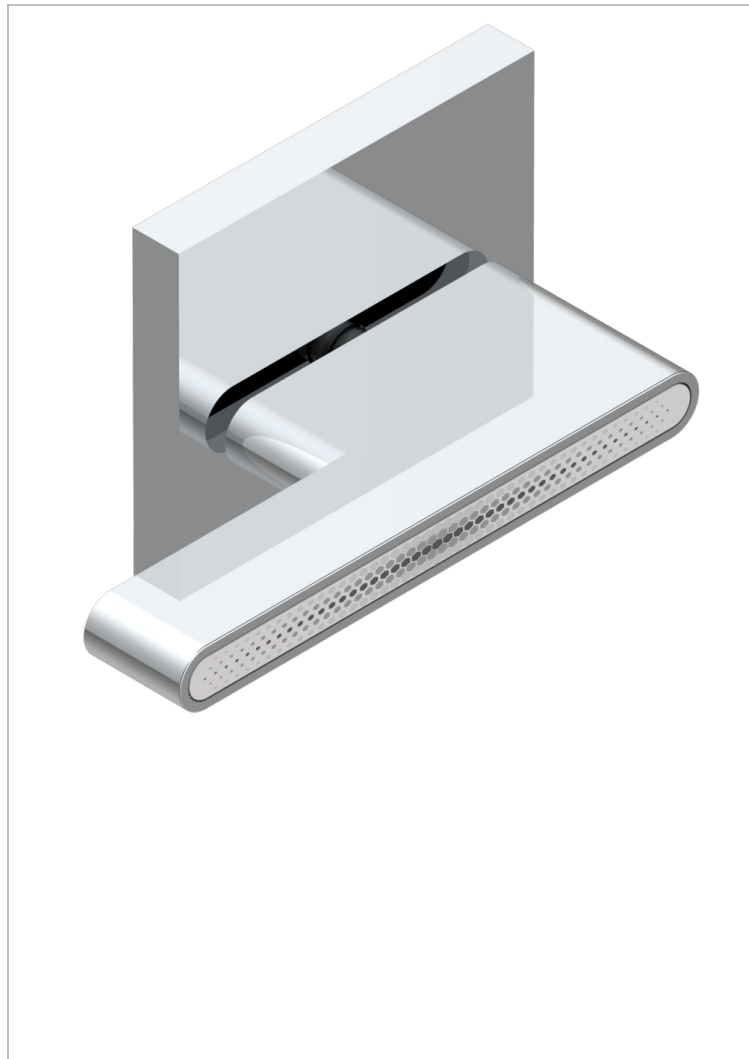

ICON-X TITANIUM WITH LEVER HANDLES

U7M-30B

Wall volume control 30 & 32 trim

THG[®]
PARIS

CHARACTERISTIC

- Icon-x titanium with lever handles
- Wall volume control 30 & 32 trim

RELATED SKU'S

- Ref. G00-32CUSA 3/4" Volume control wall valve with ceramic cartridge
- Ref. G00-32HUSA 3/4" Volume control wall valve with ceramic cartridge counterclockwise
- Ref. G00-30CUSA 1/2" volume control wall valve with ceramic cartridge
- Ref. G00-30HUSA 1/2" Volume control wall valve with ceramic cartridge counterclockwise

AVAILABLE FINITIONS

Blush PVD - H62
Brass color PVD - H49
Brown bronze color PVD - F33
Chrome polished - A02
Gold color PVD - H52
Gold mat - F07

Gold polished - F01
Graphite PVD - H64
Matt Umber PVD - H67
Matt blush PVD - H60
Matt brass color PVD - H50
Matt brown bronze color PVD - F34

Matt chrome (American satin) - C02
Matt gold color PVD - H53
Matt graphite PVD - H65
Matt nickel (American satin) - C01
Matt nickel color PVD - H56
Nickel antique / Sovereign - H28

Nickel color PVD - H55
Nickel polished - B01
Soft gold - F30
Soft matt gold - F31
Umber PVD - H66