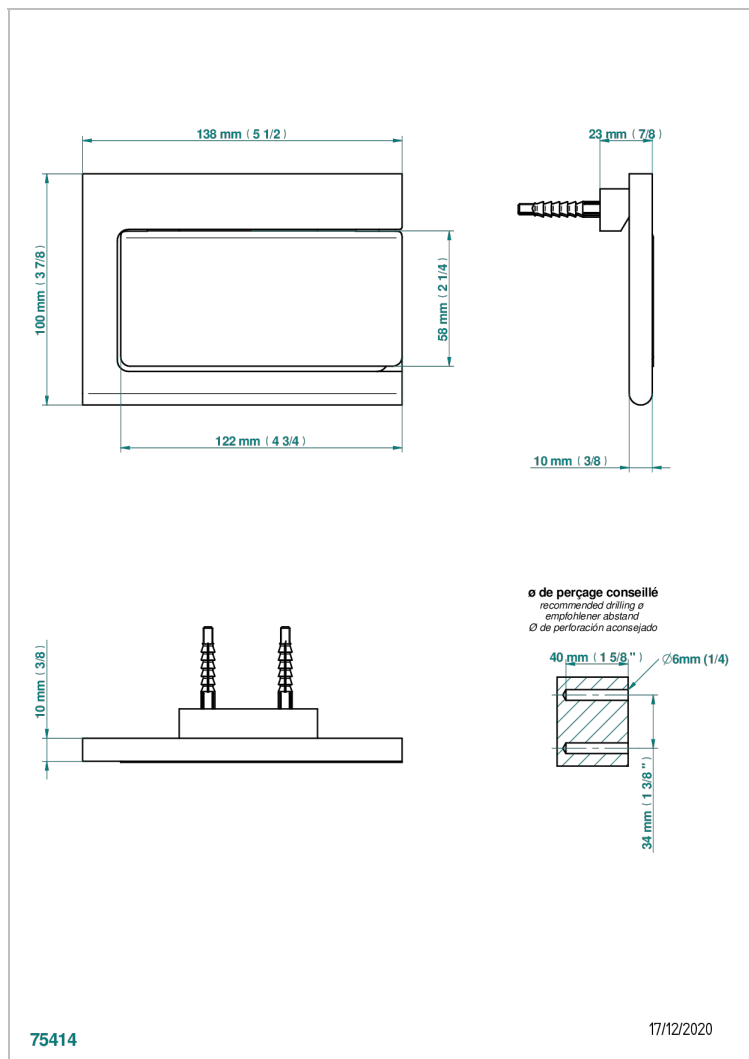

# ICON-X TITANIUM WITH LEVER HANDLES

U7M-538AC

THG<sup>®</sup>  
PARIS

Toilet paper holder, single mount with cover

## CHARACTERISTIC

- Icon-x titanium with lever handles
- Toilet paper holder, single mount with cover