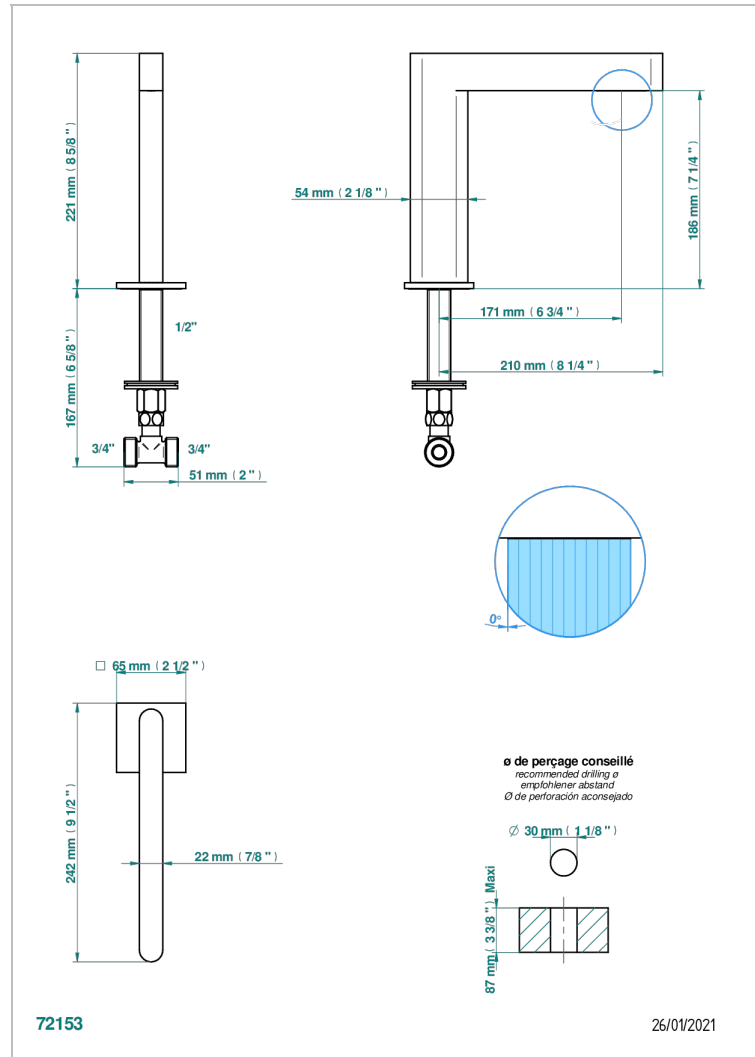

ICON-X CARBON GOLD WITH LEVER HANDLES

U7T-29SG

Bathtub spout

CHARACTERISTIC

- Icon-x carbon gold with lever handles
- Bathtub spout

AVAILABLE FINITIONS

Blush PVD - H62
Brass color PVD - H49
Brown bronze color PVD - F33
Chrome polished - A02
Gold color PVD - H52
Gold mat - F07