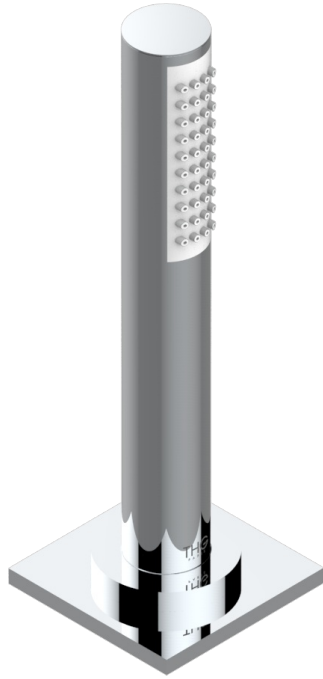

ICON-X CARBON GOLD WITH LEVER HANDLES

U7T-60A

Deck mounted hand shower, with hose

CHARACTERISTIC

- ACS : 20ACCLY558

STANDARDS

AVAILABLE FINITIONS

Blush PVD - H62
Brass color PVD - H49
Brown bronze color PVD - F33
Chrome polished - A02
Gold color PVD - H52
Gold mat - F07

Gold polished - F01
Graphite PVD - H64
Matt Umber PVD - H67
Matt blush PVD - H60
Matt brass color PVD - H50
Matt brown bronze color PVD - F34

Matt chrome (American satin) - C02
Matt gold color PVD - H53
Matt graphite PVD - H65
Matt nickel (American satin) - C01
Matt nickel color PVD - H56
Nickel antique / Sovereign - H28

Nickel color PVD - H55
Nickel polished - B01
Soft gold - F30
Soft matt gold - F31
Umber PVD - H66