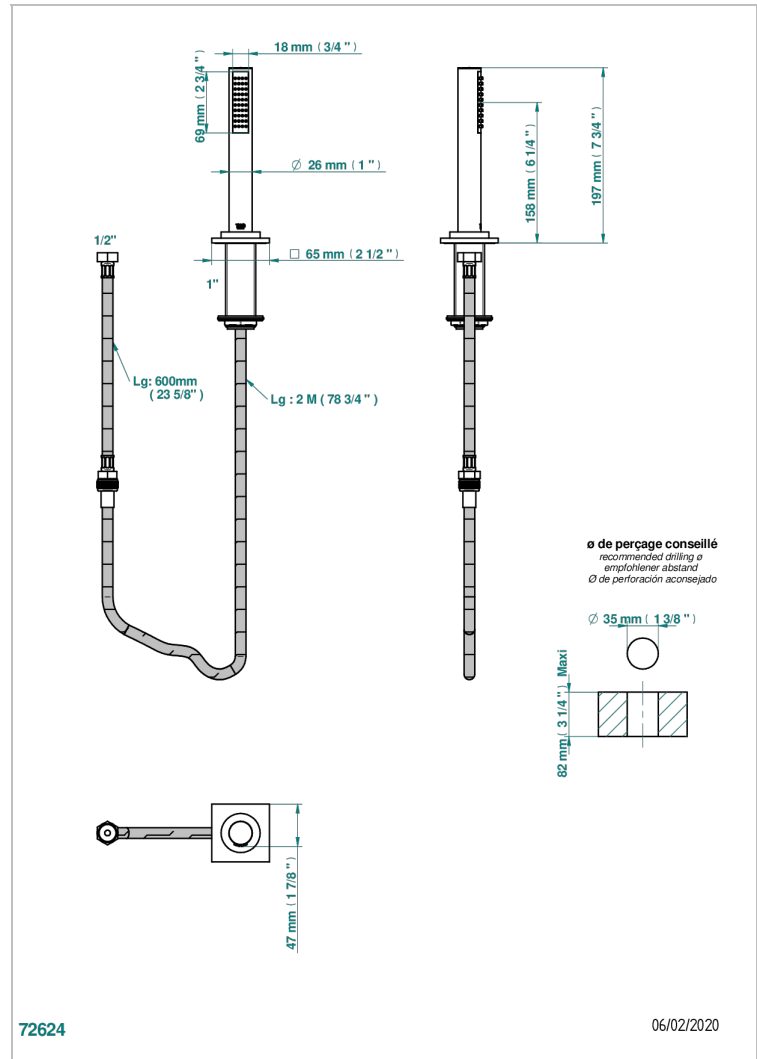

ICON-X CARBON GOLD WITH LEVER HANDLES

U7T-60A

Deck mounted hand shower, with hose

CHARACTERISTIC

- ACS : 20ACCLY558

STANDARDS

AVAILABLE FINITIONS

Blush PVD - H62
Brass color PVD - H49
Brown bronze color PVD - F33
Chrome polished - A02
Gold color PVD - H52
Gold mat - F07

Gold polished - F01
Graphite PVD - H64
Matt Umber PVD - H67
Matt blush PVD - H60
Matt brass color PVD - H50
Matt brown bronze color PVD - F34

Matt chrome (American satin) - C02
Matt gold color PVD - H53
Matt graphite PVD - H65
Matt nickel (American satin) - C01
Matt nickel color PVD - H56
Nickel antique / Sovereign - H28

Nickel color PVD - H55
Nickel polished - B01
Soft gold - F30
Soft matt gold - F31
Umber PVD - H66