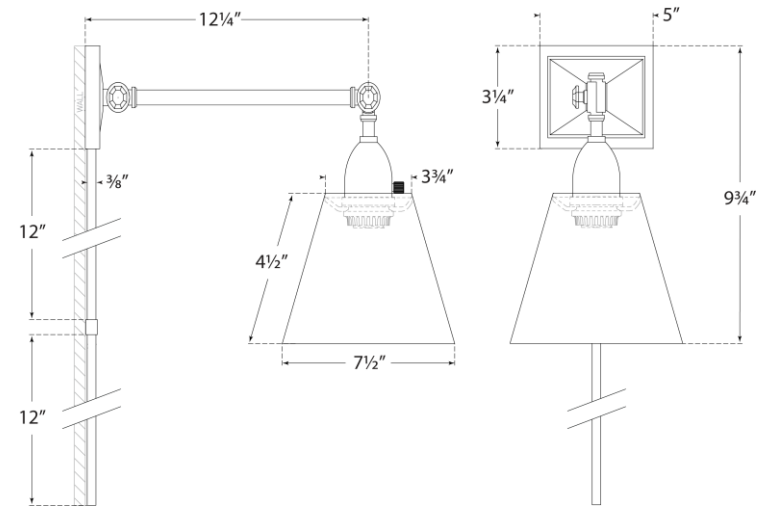

TEAR SHEET

Jane Single Library Wall Light

Item # AH 2325GM-L

Designer: Alexa Hampton

Height: 8.75" - 9.75"

Width: 7.5"

Extension: 14.75" - 17.75"

Backplate: 3.25" x 4.75" Rectangle

Finishes: AN, GM, HAB, PN

Shade Treatments: L

Shade Details: 3.75" x 7.5" x 5"

Socket: E26 On-Off

Wattage: 40 A19

Weight: 4 Pounds

Note: Cord Cover Included

Side View