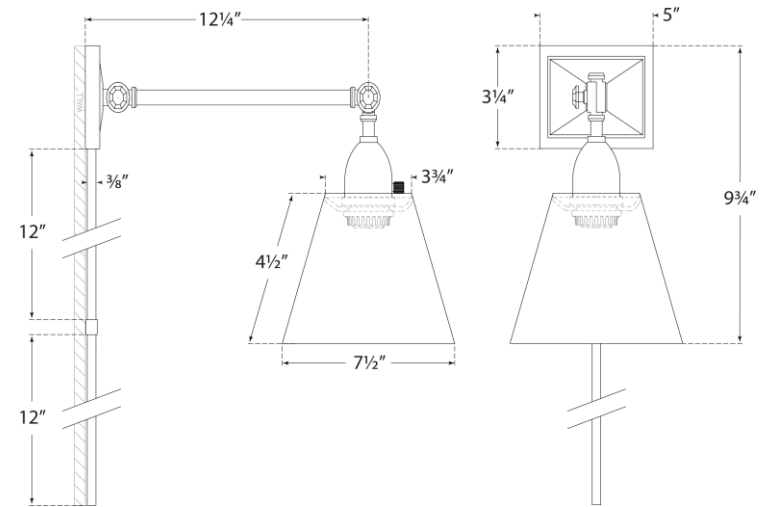

## Jane Single Library Wall Light

Item # AH 2325PN-L

Designer: Alexa Hampton

Height: 8.75" - 9.75"

Width: 7.5"

Extension: 14.75" - 17.75"

Backplate: 3.25" x 4.75" Rectangle

Finishes: AN, GM, HAB, PN

Shade Treatments: L

Shade Details: 3.75" x 7.5" x 5"

Socket: E26 On-Off

Wattage: 40 A19

Weight: 4 Pounds

Note: Cord Cover Included

Side View

Front View