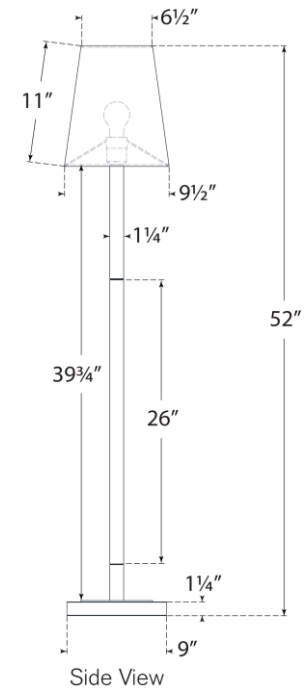

TEAR SHEET

Reagan Medium Reading Floor Lamp

Item # CHA 9912AB/CG-L

Designer: Chapman & Myers

Height: 52"

Width: 9.5"

Base: 9" Square

Finishes: AB/CG, PN/CG

Shade Treatments: L

Shade Details: 6.5" x 9.5" x 11" Square

Socket: E26 Dimmer

Wattage: 15 LED A19

Weight: 17 Pounds

Note: UL Only

Top View