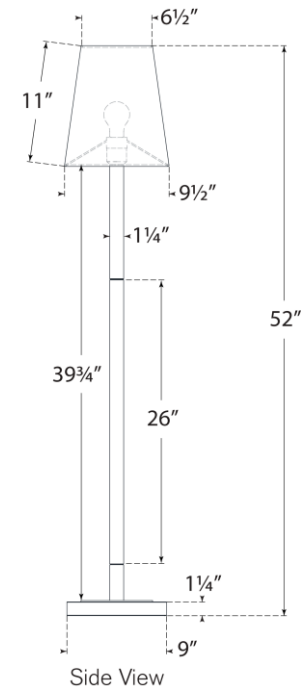

TEAR SHEET

Reagan Medium Reading Floor Lamp

Item # CHA 9912PN/CG-L

Designer: Chapman & Myers

Height: 52"

Width: 9.5"

Base: 9" Square

Finishes: AB/CG, PN/CG

Shade Treatments: L

Shade Details: 6.5" x 9.5" x 11" Square

Socket: E26 Dimmer

Wattage: 15 LED A19

Weight: 17 Pounds

Note: UL Only

Top View