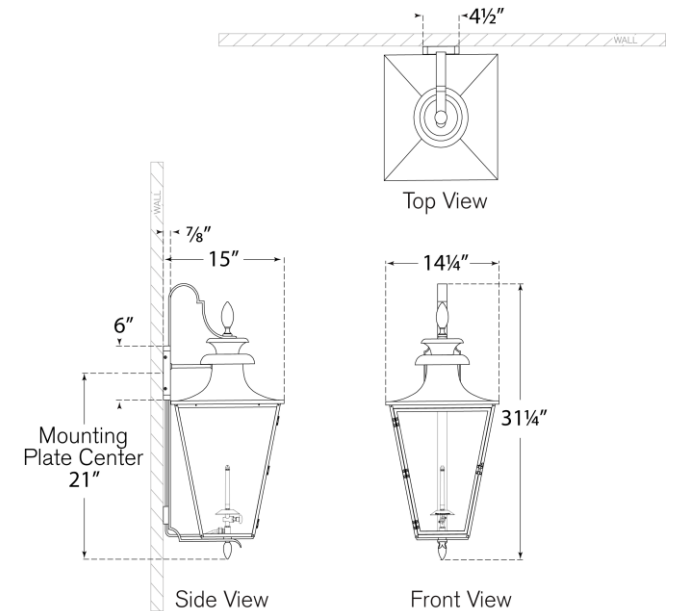

TEAR SHEET

Albermarle Medium Bracketed Gas Wall Lantern

Item # CHO 2436SC-CG

Designer: Chapman & Myers

Height: 31.25"

Width: 14.25"

Extension: 15"

Backplate: 4.5" x 6" Decorative

Gas light fixture supplied with 3/16" copper gas line and 3/16" x 1/4" gas line adaptor