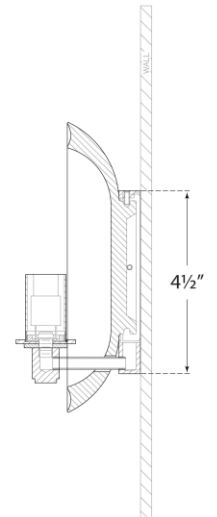

TEAR SHEET

Leeds Small Round Sconce

Item # CS 2605OSB

Designer: Christopher Spitzmiller

Height: 8.25"

Width: 8.25"

Extension: 3.75"

Backplate: 4.5" Round

Finishes: CGD, IVO, OSB, SHG

Socket: E12 Candelabra

Wattage: 40 C11

Weight: 8 Pounds

Note: Reactive Ceramic Glazes Will Vary in Color and Texture

Top View

Front View

Side View