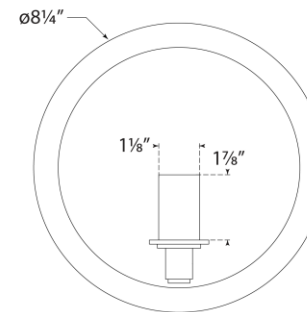

TEAR SHEET

Leeds Small Round Sconce

Item # CS 2605OSB

Designer: Christopher Spitzmiller

Height: 8.25"

Width: 8.25"

Extension: 3.75"

Backplate: 4.5" Round

Finishes: CGD, IVO, OSB, SHG

Socket: E12 Candelabra

Wattage: 40 C11

Weight: 8 Pounds

Note: Reactive Ceramic Glazes Will Vary in Color and Texture

Top View

Front View

Side View