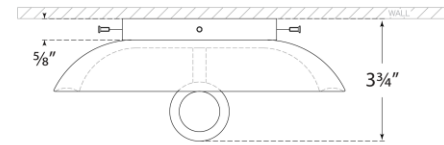

TEAR SHEET

Leeds Small Round Sconce

Item # CS 2605OSB

Designer: Christopher Spitzmiller

Height: 8.25"

Width: 8.25"

Extension: 3.75"

Backplate: 4.5" Round

Finishes: CGD, IVO, OSB, SHG

Socket: E12 Candelabra

Wattage: 40 C11

Weight: 8 Pounds

Note: Reactive Ceramic Glazes Will Vary in Color and Texture

Top View

Front View

Side View