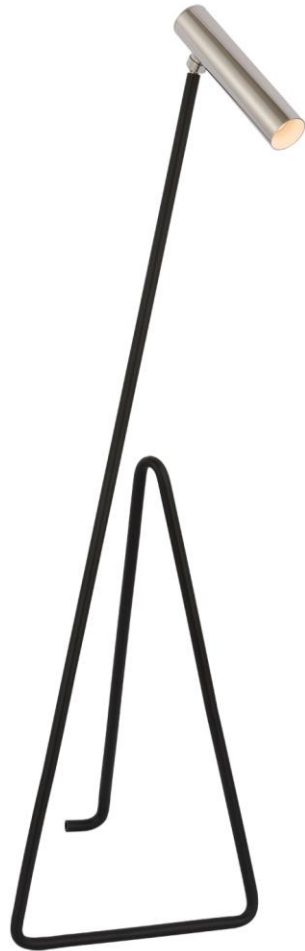

TEAR SHEET

Flesso Small Floor Lamp

Item # KW 1430BLK/PN

Designer: Kelly Wearstler

Height: 46"

Width: 13"

Extension: 10.25"

Base: 9.75" x 13" Decorative

Finishes: BLK/AB, BLK/PN

Socket: Dedicated LED w/ Dimmer

Wattage: 12w (1000lm)

Note: UL Only

Side View

Front View

Top View