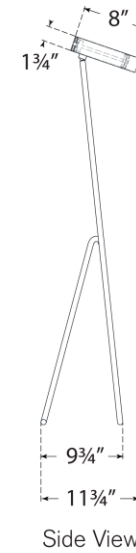

TEAR SHEET

Flesso Small Floor Lamp

Item # KW 1430BLK/PN

Designer: Kelly Wearstler

Height: 46"

Width: 13"

Extension: 10.25"

Base: 9.75" x 13" Decorative

Finishes: BLK/AB, BLK/PN

Socket: Dedicated LED w/ Dimmer

Wattage: 12w (1000lm)

Note: UL Only

Side View

Front View

Top View