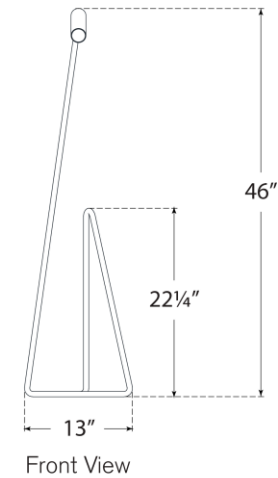

TEAR SHEET

Flesso Small Floor Lamp

Item # KW 1430BLK/PN

Designer: Kelly Wearstler

Height: 46"

Width: 13"

Extension: 10.25"

Base: 9.75" x 13" Decorative

Finishes: BLK/AB, BLK/PN

Socket: Dedicated LED w/ Dimmer

Wattage: 12w (1000lm)

Note: UL Only

Side View

Front View

Top View