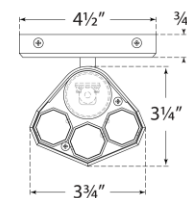

## Fascio 14" Sconce

Item # LR 2905HAB-CG

Designer: Lauren Rottet

Height: 14"

Width: 4.5"

Extension: 4.25"

Backplate: 4.5" Square

Finishes: BZ, HAB, PN

Trim Options: CG

Socket: Dedicated LED

Wattage: 12w (1000lm)

Weight: 7 Pounds

Top View

Side View

Front View