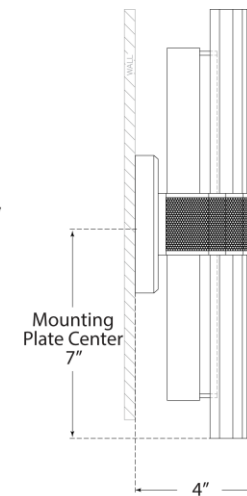

## Fascio 14" Sconce

Item # LR 2905HAB-CG

Designer: Lauren Rottet

Height: 14"

Width: 4.5"

Extension: 4.25"

Backplate: 4.5" Square

Finishes: BZ, HAB, PN

Trim Options: CG

Socket: Dedicated LED

Wattage: 12w (1000lm)

Weight: 7 Pounds

Top View

Side View

Front View