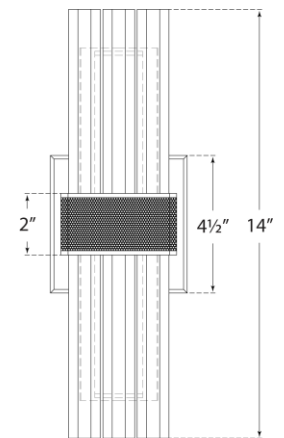

## Fascio 14" Sconce

Item # LR 2905HAB-CG

Designer: Lauren Rottet

Height: 14"

Width: 4.5"

Extension: 4.25"

Backplate: 4.5" Square

Finishes: BZ, HAB, PN

Trim Options: CG

Socket: Dedicated LED

Wattage: 12w (1000lm)

Weight: 7 Pounds

Top View

Side View

Front View