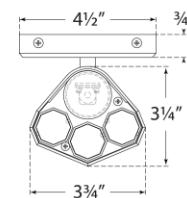

TEAR SHEET

Fascio 14" Sconce

Item # LR 2905PN-CG

Designer: Lauren Rottet

Height: 14"

Width: 4.5"

Extension: 4.25"

Backplate: 4.5" Square

Finishes: BZ, HAB, PN

Trim Options: CG

Socket: Dedicated LED

Wattage: 12w (1000lm)

Weight: 7 Pounds

Top View

Side View

Front View