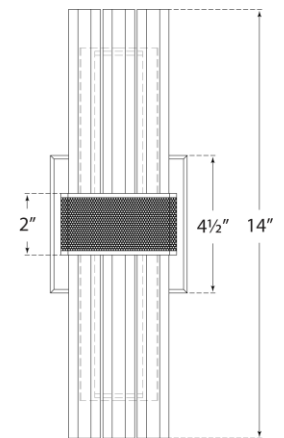

TEAR SHEET

Fascio 14" Sconce

Item # LR 2905PN-CG

Designer: Lauren Rottet

Height: 14"

Width: 4.5"

Extension: 4.25"

Backplate: 4.5" Square

Finishes: BZ, HAB, PN

Trim Options: CG

Socket: Dedicated LED

Wattage: 12w (1000lm)

Weight: 7 Pounds

Top View

Side View

Front View