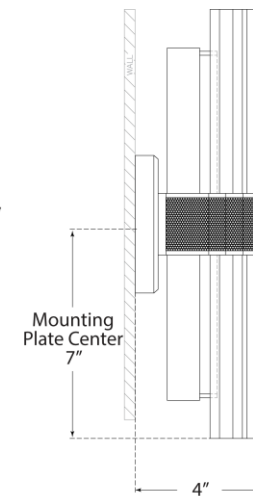

TEAR SHEET

Fascio 14" Sconce

Item # LR 2905PN-CG

Designer: Lauren Rottet

Height: 14"

Width: 4.5"

Extension: 4.25"

Backplate: 4.5" Square

Finishes: BZ, HAB, PN

Trim Options: CG

Socket: Dedicated LED

Wattage: 12w (1000lm)

Weight: 7 Pounds

Top View

Side View

Front View