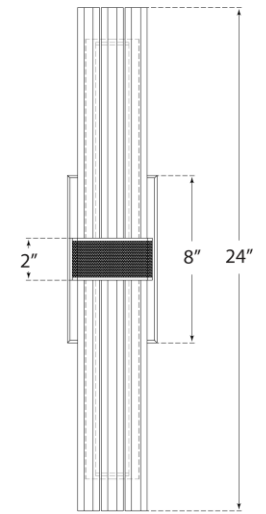

## Fascio 24" Sconce

Item # LR 2910PN-CG

Designer: Lauren Rottet

Height: 24"

Width: 4.25"

Extension: 4"

Backplate: 4.25" x 8" Rectangle

Finishes: BZ, HAB, PN

Trim Options: CG

Socket: Dedicated LED

Wattage: 20w (1600lm)

Weight: 10 Pounds

Top View

Side View

Front View