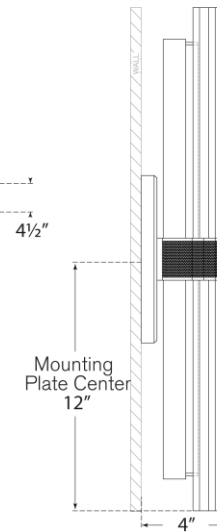

## Fascio 24" Sconce

Item # LR 2910PN-CG

Designer: Lauren Rottet

Height: 24"

Width: 4.25"

Extension: 4"

Backplate: 4.25" x 8" Rectangle

Finishes: BZ, HAB, PN

Trim Options: CG

Socket: Dedicated LED

Wattage: 20w (1600lm)

Weight: 10 Pounds

Top View

Side View

Front View