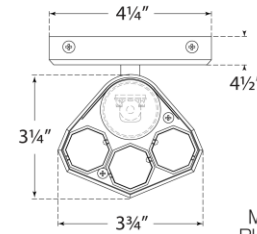

## Fascio 24" Sconce

Item # LR 2910PN-CG

Designer: Lauren Rottet

Height: 24"

Width: 4.25"

Extension: 4"

Backplate: 4.25" x 8" Rectangle

Finishes: BZ, HAB, PN

Trim Options: CG

Socket: Dedicated LED

Wattage: 20w (1600lm)

Weight: 10 Pounds

Top View

Side View

Front View