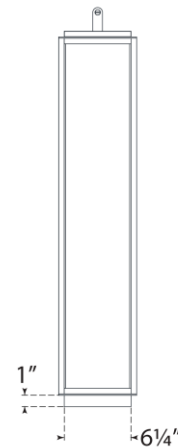

## Northport Floor Lantern

Item # RL 1560PN/TK-WG

Designer: Ralph Lauren

Height: 35.75"

Width: 7"

Base: 6.25" Square

Finishes: BZ/TK, NB/TK, PN/TK

Glass Options: WG

Socket: Dedicated LED

Wattage: 40w (3200lm)

Note: UL Only

Top View

Side View

Front View