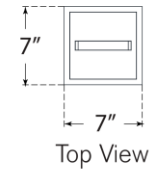

## Northport Floor Lantern

Item # RL 1560PN/TK-WG

Designer: Ralph Lauren

Height: 35.75"

Width: 7"

Base: 6.25" Square

Finishes: BZ/TK, NB/TK, PN/TK

Glass Options: WG

Socket: Dedicated LED

Wattage: 40w (3200lm)

Note: UL Only

Top View

Side View

Front View