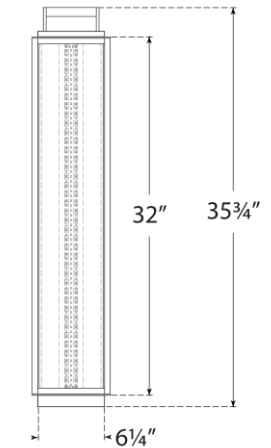

## Northport Floor Lantern

Item # RL 1560PN/TK-WG

Designer: Ralph Lauren

Height: 35.75"

Width: 7"

Base: 6.25" Square

Finishes: BZ/TK, NB/TK, PN/TK

Glass Options: WG

Socket: Dedicated LED

Wattage: 40w (3200lm)

Note: UL Only

Top View

Side View

Front View