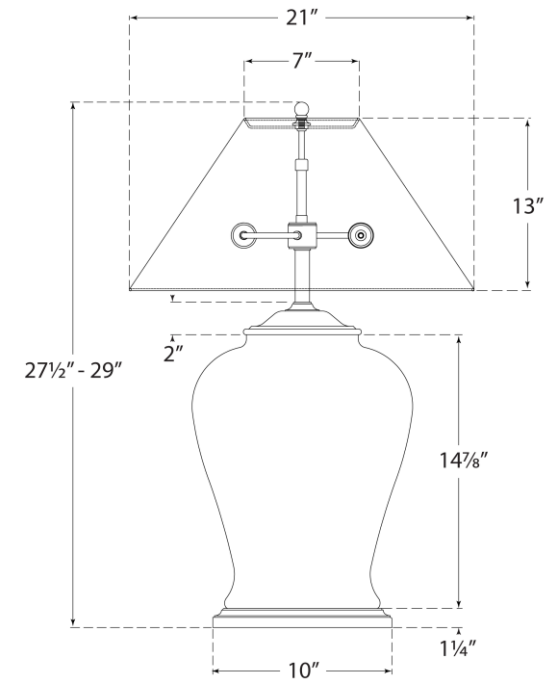

TEAR SHEET

Foo Dog Medium Table Lamp

Item # RL 3649BW-S

Designer: Ralph Lauren

Height: 28"

Width: 21"

Base: 9" Round

Finishes: BLW

Shade Treatments: S

Shade Details: 7" x 21" x 13"

Socket: 2 - E26 Pull Chain

Wattage: 2 - 75 A19

Weight: 20 Pounds

RL3649