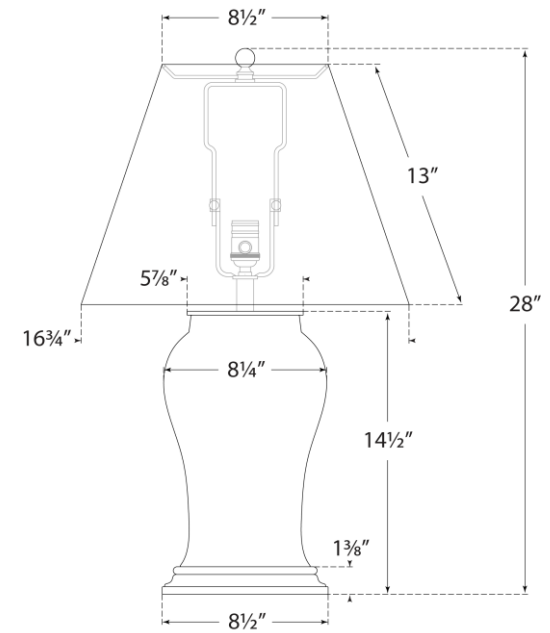

TEAR SHEET

Blythe Medium Table Lamp

Item # RL 3651BW-S

Designer: Ralph Lauren

Height: 28"

Width: 16.75"

Base: 8.5" Round

Finishes: BW

Shade Treatments: S

Shade Details: 8.5" x 16.75" x 13"

Socket: E26 Dimmer

Wattage: 100 A19

Weight: 16 Pounds

Front View