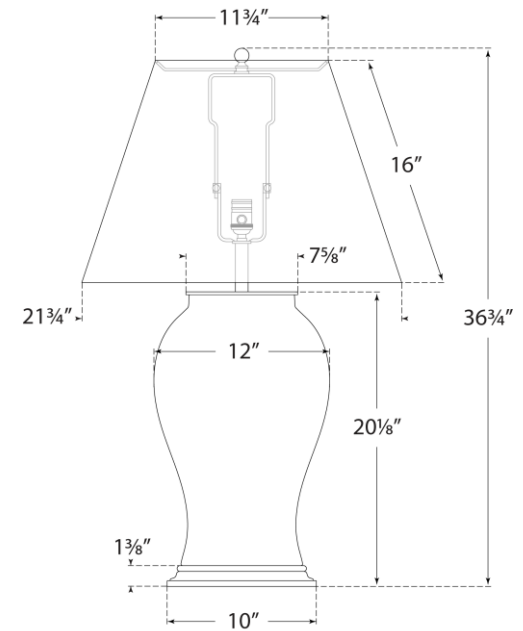

## Blythe Large Table Lamp

Item # RL 3652BW-S

Designer: Ralph Lauren

Height: 36.75"

Width: 21.75"

Base: 10.25" Round

Finishes: BW

Shade Treatments: S

Shade Details: 11.75" x 21.75" x 16"

Socket: E26 Dimmer

Wattage: 100 A19

Weight: 32 Pounds

Front View