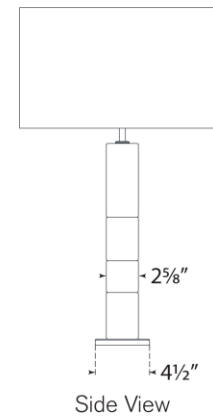

TEAR SHEET

Ashlar Large Table Lamp

Item # S 3926ALB/BZ-L

Designer: Ian K. Fowler

Height: 28"

Width: 17"

Base: 4.5" x 7.5" Rectangle

Finishes: ALB/BZ, ALB/HAB, ALB/PN

Shade Treatments: L

Shade Details: 17" x 17" x 10"

Socket: E26 Dimmer

Wattage: 15 LED A19

Weight: 22 Pounds

Note: UL Only | Alabaster is a Natural Stone | Variations in Color and Texture are Expected

Side View

Front View

Top View