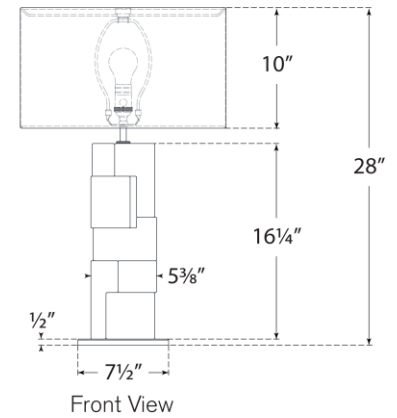

TEAR SHEET

Ashlar Large Table Lamp

Item # S 3926ALB/BZ-L

Designer: Ian K. Fowler

Height: 28"

Width: 17"

Base: 4.5" x 7.5" Rectangle

Finishes: ALB/BZ, ALB/HAB, ALB/PN

Shade Treatments: L

Shade Details: 17" x 17" x 10"

Socket: E26 Dimmer

Wattage: 15 LED A19

Weight: 22 Pounds

Note: UL Only | Alabaster is a Natural Stone | Variations in Color and Texture are Expected

Side View

Front View

Top View