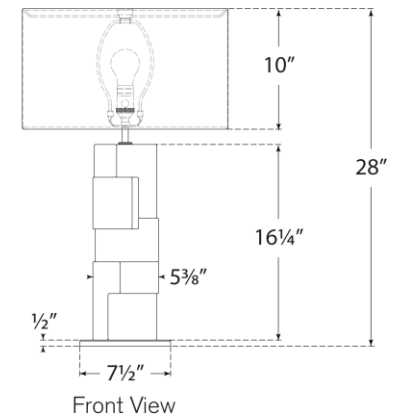

TEAR SHEET

Ashlar Large Table Lamp

Item # S 3926ALB/PN-L

Designer: Ian K. Fowler

Height: 28"

Width: 17"

Base: 4.5" x 7.5" Rectangle

Finishes: ALB/BZ, ALB/HAB, ALB/PN

Shade Treatments: L

Shade Details: 17" x 17" x 10"

Socket: E26 Dimmer

Wattage: 15 LED A19

Weight: 22 Pounds

Note: UL Only | Alabaster is a Natural Stone | Variations in Color and Texture are Expected

Side View

Front View

Top View