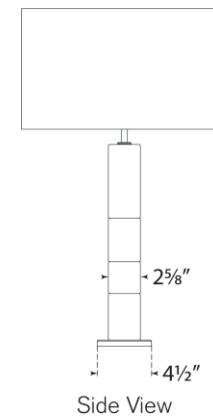

TEAR SHEET

Ashlar Large Table Lamp

Item # S 3926ALB/PN-L

Designer: Ian K. Fowler

Height: 28"

Width: 17"

Base: 4.5" x 7.5" Rectangle

Finishes: ALB/BZ, ALB/HAB, ALB/PN

Shade Treatments: L

Shade Details: 17" x 17" x 10"

Socket: E26 Dimmer

Wattage: 15 LED A19

Weight: 22 Pounds

Note: UL Only | Alabaster is a Natural Stone | Variations in Color and Texture are Expected

Side View

Front View

Top View