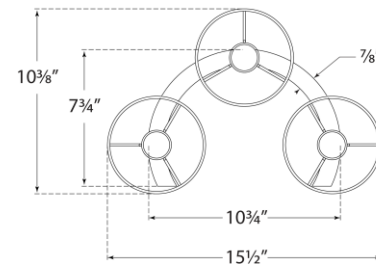

SPEC SHEET

Aimee Floor Lamp

Item # SK 1550PN-L

Designer: Suzanne Kasler

Height: 67.75"

Width: 15.5"

Base: 7.75" x 10.75" Semi-Circle

Finishes: BZ/HAB, PN

Shade Treatments: L

Shade Details: 5.5" x 5.5" x 10.5"

Socket: 3 - E26 Keyless w/ Foot Switch

Wattage: 3 - 60 T

Top View

Front View