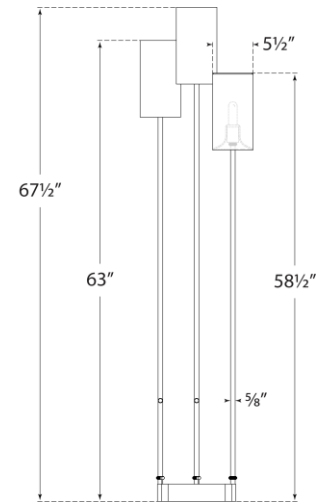

SPEC SHEET

Aimee Floor Lamp

Item # SK 1550PN-L

Designer: Suzanne Kasler

Height: 67.75"

Width: 15.5"

Base: 7.75" x 10.75" Semi-Circle

Finishes: BZ/HAB, PN

Shade Treatments: L

Shade Details: 5.5" x 5.5" x 10.5"

Socket: 3 - E26 Keyless w/ Foot Switch

Wattage: 3 - 60 T

Top View

Front View