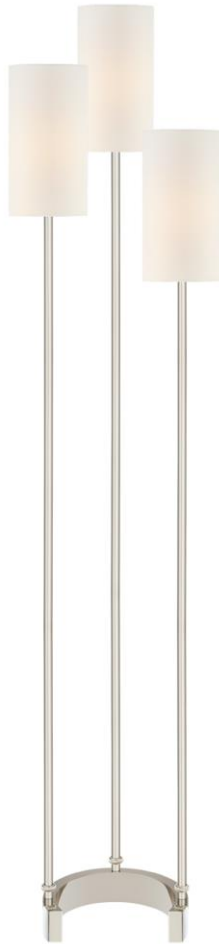

SPEC SHEET

Aimee Floor Lamp

Item # SK 1550PN-L

Designer: Suzanne Kasler

Height: 67.75"

Width: 15.5"

Base: 7.75" x 10.75" Semi-Circle

Finishes: BZ/HAB, PN

Shade Treatments: L

Shade Details: 5.5" x 5.5" x 10.5"

Socket: 3 - E26 Keyless w/ Foot Switch

Wattage: 3 - 60 T

Top View

Front View