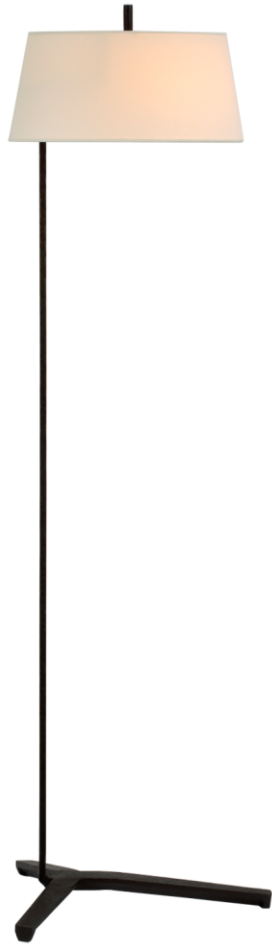

SPEC SHEET

Francesco Floor Lamp

Item # TOB 1770AI-L

Designer: Thomas O'Brien

Height: 50.5"

Width: 15"

Extension: 14.5"

Base: 14.5" x 15" Tri-Leg

Finishes: Al

Shade Treatments: L

Shade Details: 7/11" x 9/13" x 6" Oval

Socket: E26 Dimmer

Wattage: 15 LED A

Note: UL Only

Front View

Side View