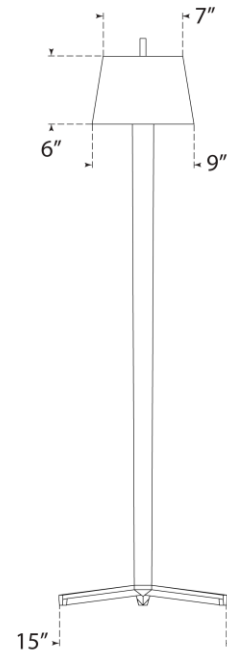

SPEC SHEET

Francesco Floor Lamp

Item # TOB 1770AI-L

Designer: Thomas O'Brien

Height: 50.5"

Width: 15"

Extension: 14.5"

Base: 14.5" x 15" Tri-Leg

Finishes: Al

Shade Treatments: L

Shade Details: 7/11" x 9/13" x 6" Oval

Socket: E26 Dimmer

Wattage: 15 LED A

Note: UL Only

Front View

Side View