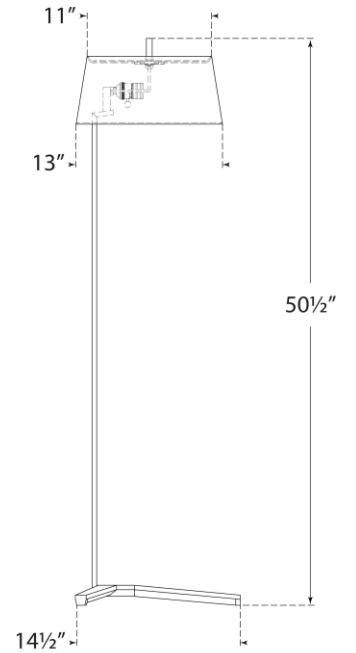

SPEC SHEET

Francesco Floor Lamp

Item # TOB 1770AI-L

Designer: Thomas O'Brien

Height: 50.5"

Width: 15"

Extension: 14.5"

Base: 14.5" x 15" Tri-Leg

Finishes: Al

Shade Treatments: L

Shade Details: 7/11" x 9/13" x 6" Oval

Socket: E26 Dimmer

Wattage: 15 LED A

Note: UL Only

Front View

Side View