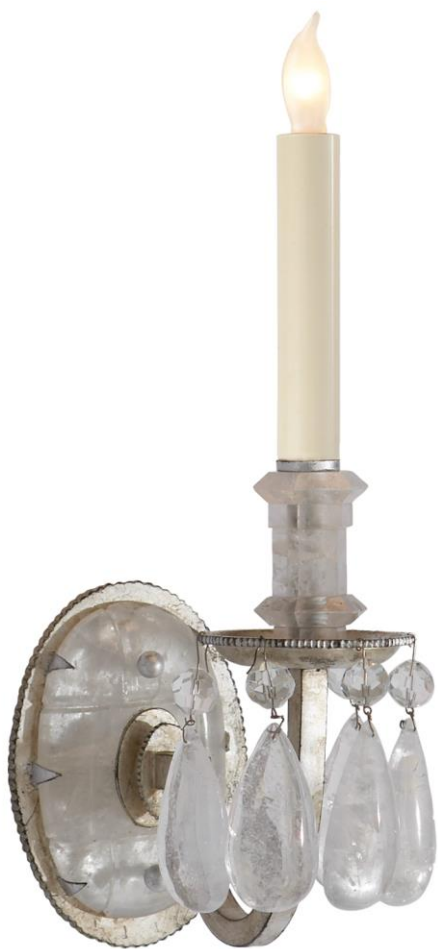

TEAR SHEET

Elizabeth Single Sconce

Item # TOB 2235BSL

Designer: Thomas O'Brien

Height: 16.75"

Width: 4.5"

Extension: 8"

Backplate: 4.5" x 6.5" Oval

Finishes: BSL, GI

Trim Options: Q

Socket: E12 Candelabra

Wattage: 60 C11

Weight: 4 Pounds