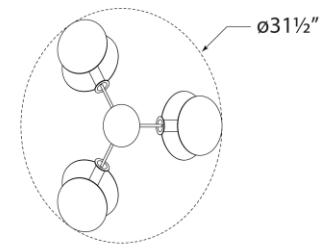

## Osiris Medium Reflector Semi-Flush Mount

Item # TOB 4290PN-L

Designer: Thomas O'Brien

Height: 9.5"

Width: 31.5"

Canopy: 5" Round

Finishes: BZ/HAB, HAB, PN

Shade Treatments: L

Socket: 3 - E26 Keyless

Wattage: 3 - 40 A19

Weight: 13 Pounds

Front View

Bottom View