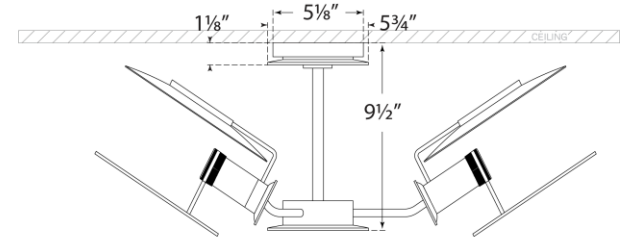

## Osiris Medium Reflector Semi-Flush Mount

Item # TOB 4290PN-L

Designer: Thomas O'Brien

Height: 9.5"

Width: 31.5"

Canopy: 5" Round

Finishes: BZ/HAB, HAB, PN

Shade Treatments: L

Socket: 3 - E26 Keyless

Wattage: 3 - 40 A19

Weight: 13 Pounds

Front View

Bottom View