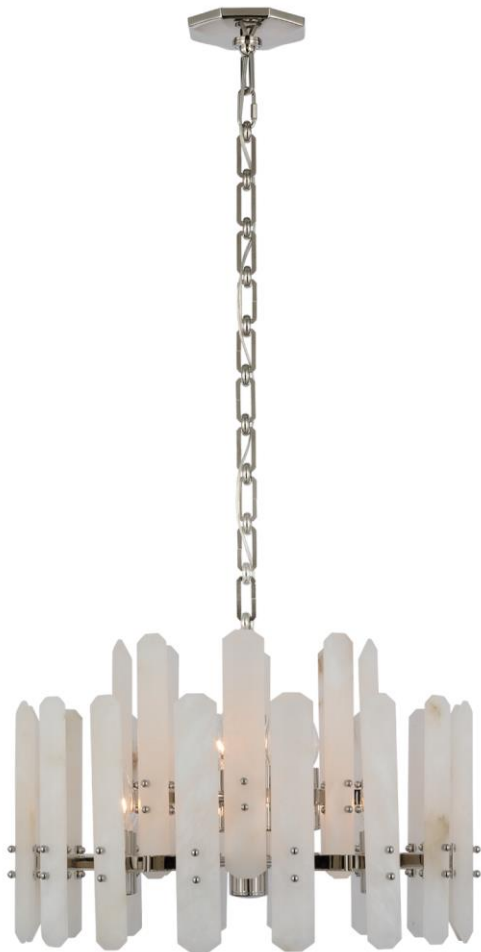

TEAR SHEET

Bonnington Chandelier

Item # ARN 5124PN-ALB

Designer: AERIN

Height: 15.25"

Width: 24.25"

Canopy: 6" Octagon

Finishes: HAB, PN

Trim Options: ALB, CG

Socket: 12 - E12 Candelabra

Wattage: 12 - 60 C11

Note: UL Only

ARN5124