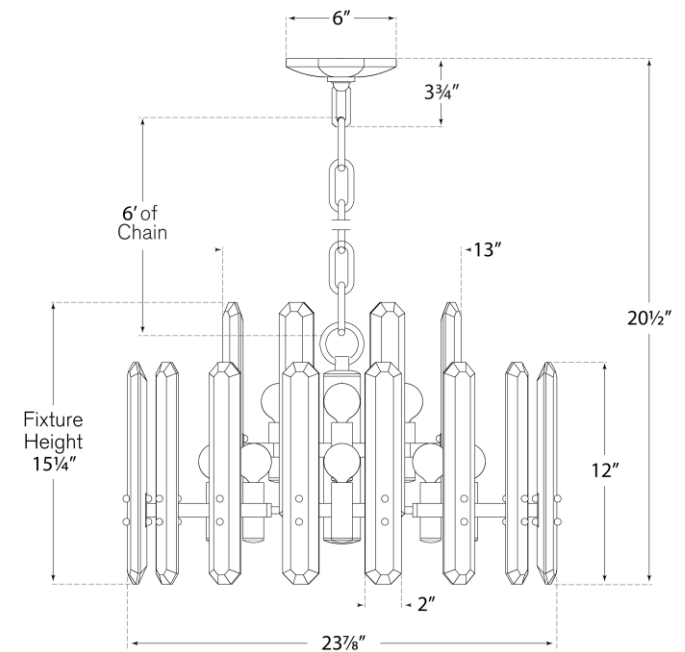

TEAR SHEET

Bonnington Chandelier

Item # ARN 5124PN-ALB

Designer: AERIN

Height: 15.25"

Width: 24.25"

Canopy: 6" Octagon

Finishes: HAB, PN

Trim Options: ALB, CG

Socket: 12 - E12 Candelabra

Wattage: 12 - 60 C11

Note: UL Only

ARN5124