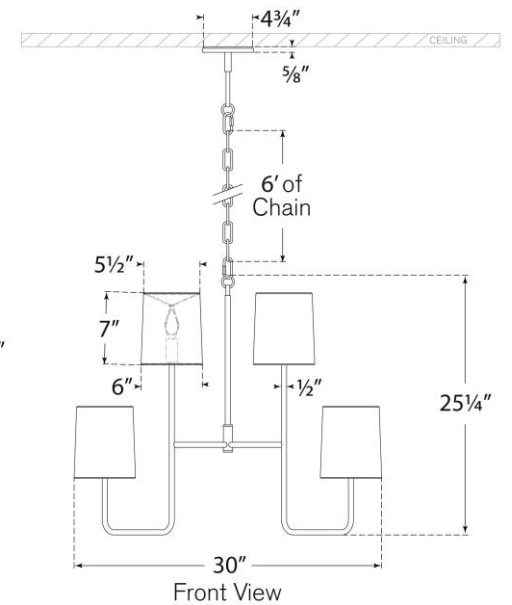

## Go Lightly Extra Large Two Tier Chandelier

Item # BBL 5083G-CW

Designer: Barbara Barry

Height: 25.25"

Width: 30"

Canopy: 4.75" Round

Finishes: BZ, CW, G, PN, SB

Shade Treatments: BZ, CW, G, L, PN, SB

Shade Details: 5.5" x 6" x 7"

Socket: 8 - E12 Candelabra

Wattage: 8 - 6.5 LED B11

Weight: 17 Pounds

Note: UL Only

Top View

Front View